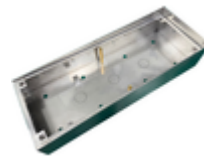

Description

It can be installed next to the MARINE MEET panel with keyboard in order to write down the name corresponding to each of the housing codes.

It has the same as the MARINE MEET plate

Includes backlight

Made of stainless steel, MARINE is the line of vandal resistant plates made of 2.5 mm thick stainless steel. Straight lines that highlight the quality of the steel. State-of-the-art technology and a resistance that can handle even the most corrosive, humid and dangerous environments.

Accessories

F01455

MARINE DIGITAL VIDEO PANEL MEET

F01459

MARINE PANEL FLUSH BOX MEET

F01458

MARINE PANEL SURFACE BOX MEET