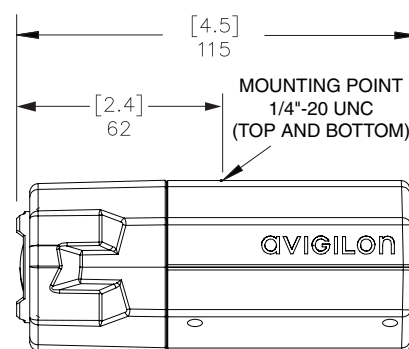

MECHANICAL	Dimensions (LxWxH)	115mm x 67mm x 53mm (4.5" x 2.6" x 2.1")
	Weight	0.47 kg (1.0 lbs)
	Camera Mount	1/4" UNC-20 (top and bottom)

ELECTRICAL	Power Source	VDC: 12 V VAC: 24 V PoE: IEEE802.3af Class 3 compliant
	Power Consumption	6 W
	Power Connector	2-pin terminal block

ORDERING INFORMATION	1.0-H3-B2	1.0 Megapixel Day/Night H.264 HD 3-9mm Camera
	1.0-H3-B3	1.0 Megapixel Day/Night H.264 HD 9-22mm Camera

Outline Dimensions

[X.X]	INCHES
X	MM