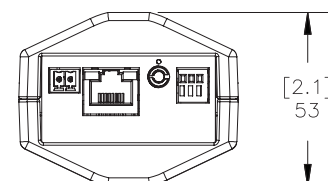

MECHANICAL	Dimensions (LxWxH)	115mm x 67mm x 53mm (4.5" x 2.6" x 2.1")
	Weight	0.47 kg (1.0 lbs)
	Camera Mount	1/4" UNC-20 (top and bottom)

ELECTRICAL	Power Source	VDC: 12 V VAC: 24 V PoE: IEEE802.3af Class 3 compliant
	Power Consumption	6 W
	Power Connector	2-pin terminal block

ORDERING INFORMATION	1.0-H3-B2	1.0 Megapixel Day/Night H.264 HD 3-9mm Camera
	1.0-H3-B3	1.0 Megapixel Day/Night H.264 HD 9-22mm Camera

Outline Dimensions

[X.X]	INCHES
X	MM