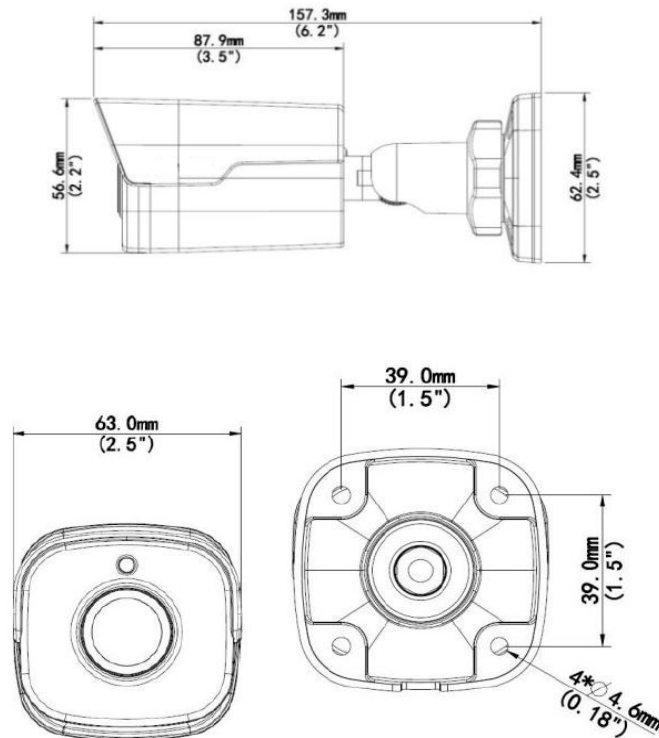

Product Specification

Camera	
Image Sensor	1/3" megapixel progressive scan CMOS
Lens	f3.6 mm, F1.8
SNR	55dB
WDR	Yes (120dB)
Day/Night ICR	Yes
IR LED	Yes (30M)
Min Illumination	0.02 Lux @ F1.8 (Color) 0 Lux with IR on
Iris Control	Fixed
Shutter time	1/6 ~ 1/100000 s
Viewing Angle	(H)86.4° (V)43.6 (O)112.3
Camera Angle Adjustment	Pan: 0°~360° Tilt: 0°~90° Rotate: 0°~360°
Pan/Tilt/Zoom Functionalities	N/A
Video	
Video Compression	Ultra 265/H.265/H.264/MJPEG
Resolution	Up to 2592×1520
Frame Rate	20 fps at 4MP (2592×1520) 25 fps at 4MP (2560×1440) 30 fps at 3MP (2048×1520) 30 fps at 1080P (1920 x 1080) 30 fps at D1 (720 x 576)
Video stream	H.265/H.264/MJPEG Triple simultaneous streams
Bit Rate	64K ~ 10Mbps, VBR, CBR, controller frame rate and quality
Video Control	AGC (Auto Gain Control), AWB (Auto White Balance), BLC (Back Light Compensation), 2D/3D Noise Reduction, Digital Image Stabilization, Image Defog Feature, Image adjustment, Privacy zone: On/Off (16 zones)
Video Analytics	Camera Motion Detection
Video Jack	N/A

Dimensions

Network Camera

Ordering Information

Part Number	Description
CAM3451R3-5-0015	4 Megapixel Day/Night IR Bullet Network Camera with f3.6 mm@F1.8 Lens

Optional Accessories

Part Number	Description
ZPWR18W-0030	Power Adapter, 12VDC, 1.5A; 18W
YBPIC0001G0	PoE Injector, 15.4W, 10/100M