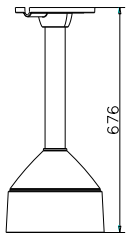

DS-1271ZJ-DM26

Pendent Mounting Bracket for Dome Camera

Features:

- Aluminum alloy material with surface spray treatment
- Waterproof design

Dimension:

Order Model:

DS-1271ZJ-DM26

Parameter:

Model	DS-1271ZJ-DM26
Parameters	Pendent Mounting Bracket for Dome Camera
Appearance	Hikvision White
Material	Aluminum Alloy
Dimension	Φ 185×67.6mm
Weight	2150g

Notice:

- The bracket should be installed on flat wall
- Waterproof rubber is necessary for outdoor application
- The wall must be capable of supporting over 3 times as much as the total weight of the camera and the mount.
- The maximum load capacity of the bracket is **4.5KG**