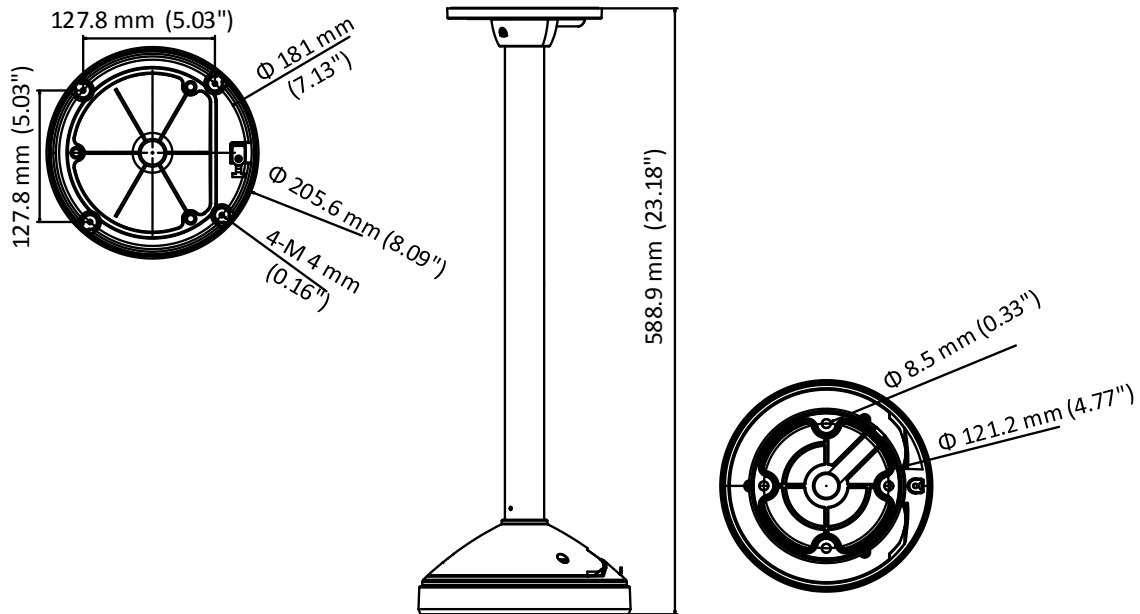

DS-1271ZJ-DM30-E

Pendant Mounting Bracket for Dome Camera

Features

- Aluminum alloy material with surface spray treatment
- Waterproof design
- The extendable design for the bracket facilitates installation

Dimension

Available Model

DS-1271ZJ-DM30-E

Parameters

Model	DS-1271ZJ-DM30-E
Parameters	Pendant Mounting Bracket for Dome Camera
Appearance	Hikvision White
Material	Aluminum Alloy
Dimension	$\Phi 205.9$ mm \times 598.9 mm (8.09" \times 23.18")
Weight	1920 g (4.2 lb.)

Notes

- The bracket should be installed on the flat wall.
- The waterproof rubber is necessary for the outdoor application.
- The wall must be capable of supporting over 3 times as much as the total weight of the camera and the bracket.
- The maximum load capacity of the bracket is 3 Kg (6.6 lb.).