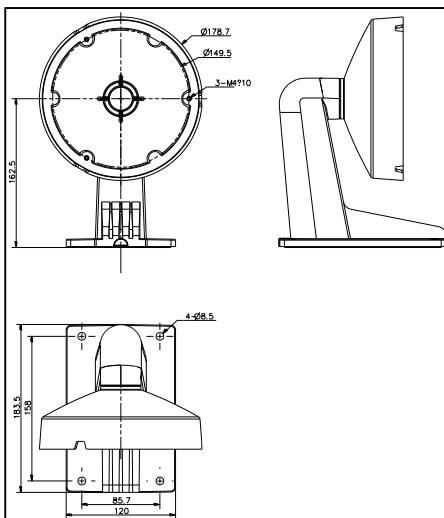

DS-1273ZJ-DM25(M1)

Wall Mount Bracket for
Dome Camera

Features:

- Aluminum alloy material with surface spray treatment
- Waterproof design
- Design of cap is for convenient wiring

Dimension:

Order Model:

DS-1273ZJ-DM25(M1)

Parameter:

Model	DS-1273ZJ-DM25(M1)
Parameters	Wall Mount Bracket for Dome Camera
Appearance	Hikvision White
Material	Aluminum Alloy
Dimension	250×178×82.5mm
Weight	1105g

Notice:

- The bracket should be installed on flat wall
- Waterproof rubber is necessary for outdoor application
- The wall must be capable of supporting over 3 times as much as the total weight of the camera and the mount.
- The maximum load capacity of the bracket is 4.5KG

Note: The actual bracket may vary from the picture above.