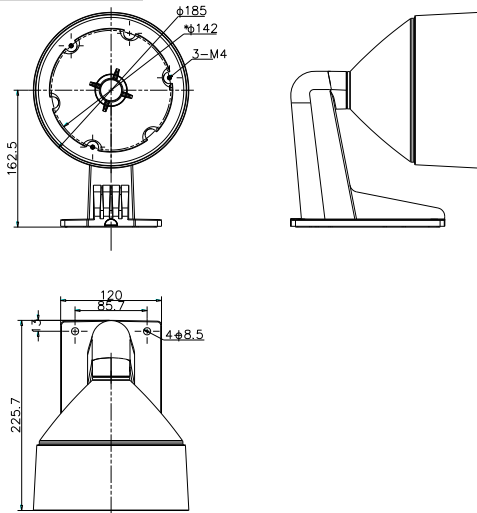

## DS-1273ZJ-DM26

Wall Mount Bracket for  
Dome Camera

### Dimension:

### Parameter:

Model	DS-1273ZJ-DM26
Parameters	Wall Mount Bracket for Dome Camera
Appearance	Hikvision White
Material	Aluminum Alloy
Dimension	255×225.7×185mm
Weight	1550g