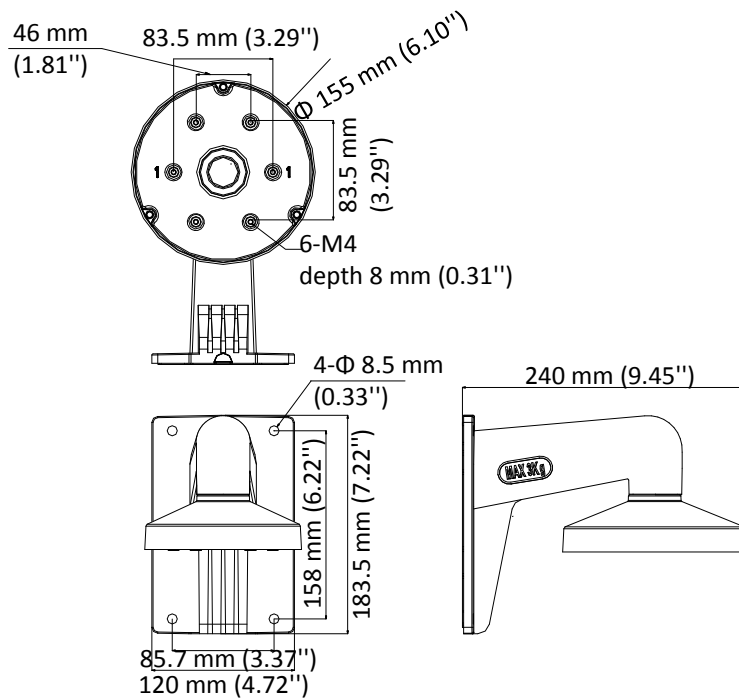

DS-1473ZJ-155-Y

Wall Mount

Feature

- Aluminum alloy with anti-corrosion surface spray treatment
- The cap facilitates the installation
- Adopts waterproof design

Dimension

Available Model

DS-1473ZJ-155-Y

Parameter

Model	DS-1473ZJ-155-Y
Parameters	Wall Mount
Appearance	Hikvision White
Material	Aluminum Alloy
Dimension	Φ 155 mm \times 183.5 mm \times 240 mm (Φ 6.10" \times 7.22" \times 9.45")
Weight	Approx. 650 g (1.4 lb.)

Note

- The mount should be installed on a flat surface.
- The wall should be capable of supporting at least 3 times as much as the total weight of the camera, and the mount.
- The maximum load capacity of the mount is 3 kg (6.6 lb.).