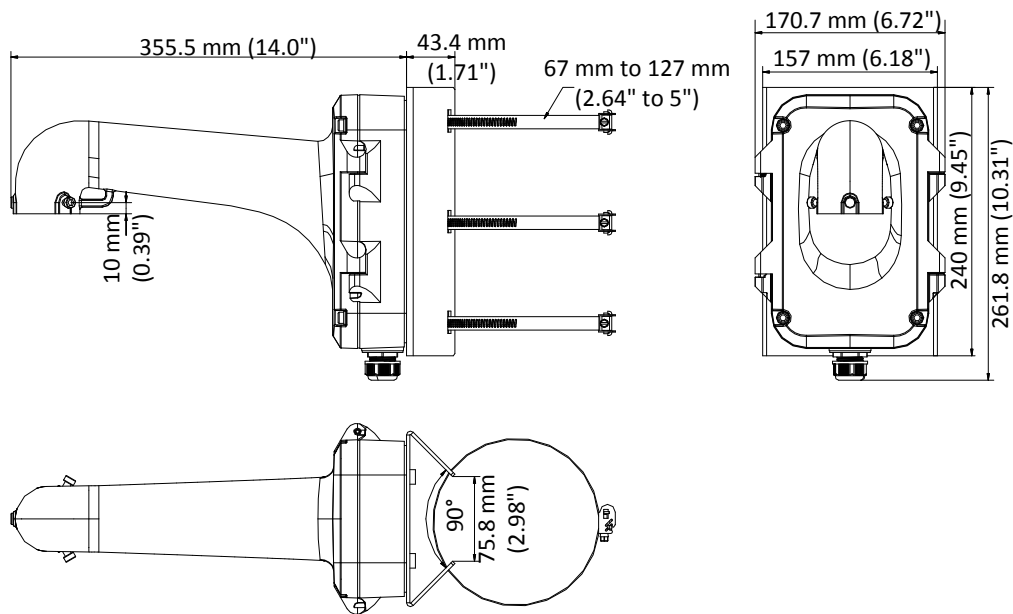

### Vertical Pole Mounting Bracket for Speed Dome

#### Feature

- Vertical pole mounting bracket with the junction box
- Aluminum alloy and steel material with surface spray treatment
- Adjustable diameter from 67 mm to 127 mm
- Supports bottom outlet and back outlet
- The hook for safety rope facilitates speed dome's installation

#### Dimension

#### Parameter

|            |   |
|------------|---|
| Model      | DS-1604ZJ-Pole  |
| Parameters | Vertical Pole Mounting Bracket for Speed Dome         |
| Appearance | Hikvision White                                       |
| Material   | Aluminum Alloy and Steel                              |
| Dimension  | 355.5 mm × 261.8 mm × 170.7 mm (14" × 10.31" × 6.72") |
| Weight     | 3.8 Kg (8.38 lb.)                                     |