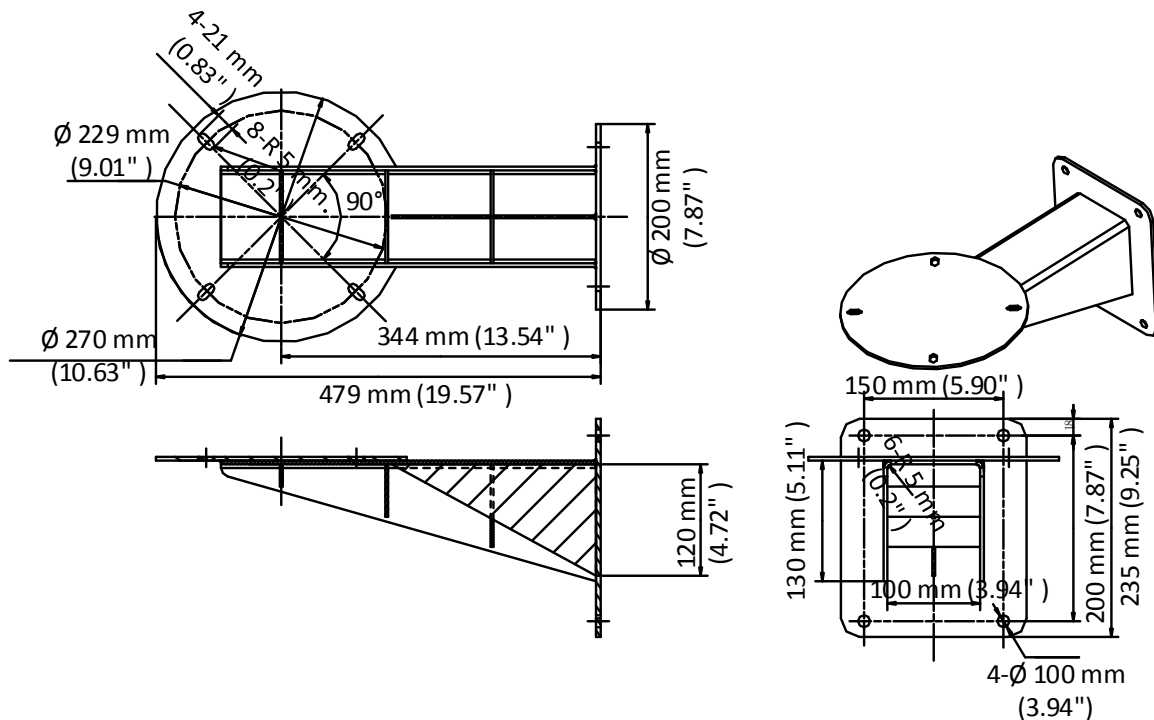

DS-1713ZJ-Y

Wall Mount

Feature

- Stainless steel with surface spray treatment
- Applies to both indoor conditions, and outdoor conditions

Dimension

Available Model

DS-1713ZJ-Y

Parameter

Model	DS-1713ZJ-Y
Parameters	Wall Mount
Appearance	Natural Stainless Steel Color
Material	SUS316L
Dimension	$\text{Ø} 270 \text{ mm} \times 479 \text{ mm} \times 235 \text{ mm}$ ($\text{Ø} 10.63" \times 18.86" \times 9.25"$)
Weight	7.1 kg (15.65 lb.)

Note

- The wall must be capable of supporting at least 3 times as much as the total weight of the camera, and the mount.
- The mount's maximum load capacity is 50 kg (110 lb.).