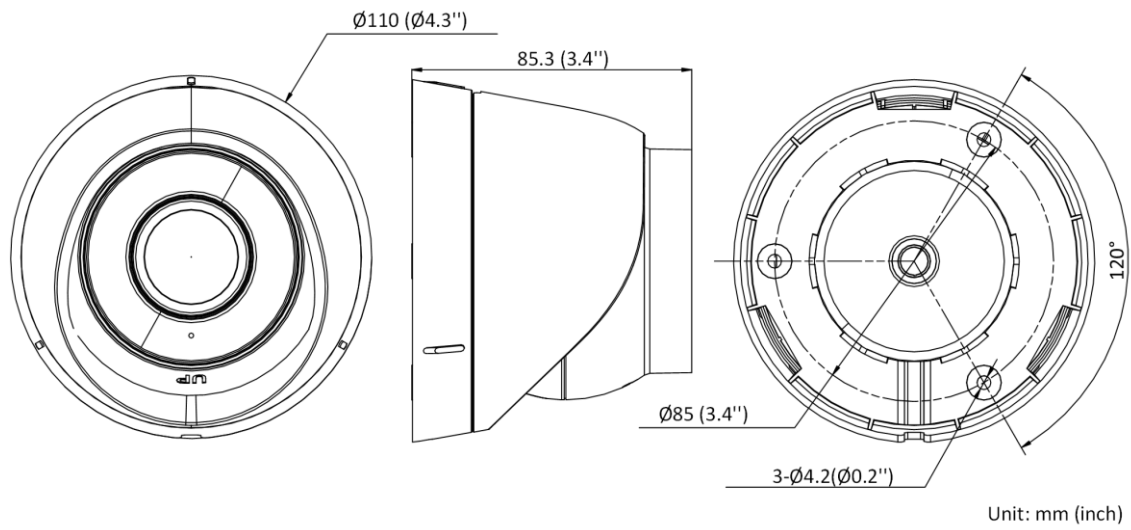

Simultaneous Live View	Up to 6 channels
User/Host	Up to 32 users, 3 levels: Administrator, Operator and User
Client	iVMS-4200, Hik-Connect, iVMS-5200
Web Browser	Plug-in required live view: IE 10, IE 11 Local service: Chrome 57.0+, Firefox 52.0+
Alarm Trigger	Motion detection, video tampering, exception (network disconnected, IP address conflict, illegal login, HDD error)
Interface	
Communication Interface	1 RJ45 10M/100M self-adaptive Ethernet port
On-board Storage	Built-in micro SD/SDHC/SDXC slot, up to 256 GB
Built-in Microphone	-U: Yes
Hardware Reset	-F: Yes
Compression Standard	
H.264+	Main stream supports
H.265+	Main stream supports
General	
Firmware Version	V5.5.111
Web Client Language	English, Ukrainian
General Function	Anti-flicker, heartbeat, mirror, password protection, privacy mask, watermark, IP address filter
Startup and Operating Conditions	-30 °C to 60 °C (-22 °F to 140 °F). Humidity: 95% or less (non-condensing)
Power Supply	12 VDC ± 25%, 5.5 mm coaxial power plug PoE (802.3af, Class 3)
Material	Metal & Plastic
Dimensions	Camera: Ø110 mm × 85.3 mm (Ø4.3" × 3.4") With package: 150 mm × 150 mm × 141 mm (5.9" × 5.9" × 5.6")
Weight	Camera: approx. 320 g (0.7 lb.) With package: approx. 556 g (1.2 lb.)
Power Consumption and Current	12 VDC, 0.4 A, max. 5 W PoE (802.3af, 36 V to 57 V), 0.2 A to 0.1 A, max. 6.5 W
Interface Protection	IP67 (IEC 60529-2013), TVS 2000V lightning protection, surge protection and voltage transient protection

▪ Available Model

DS-2CD1343G0-I (2.8/4mm)

DS-2CD1343G0-IUF (2.8/4 mm)

▪ **Dimension**

▪ **Accessory**

▪ **Optional**

DS-1280ZJ-S	DS-1276ZJ-SUS	DS-1272ZJ-110-TRS	DS-1275ZJ-SUS
Junction Box	Corner Mount	Wall Mount	Vertical Pole Mount
			