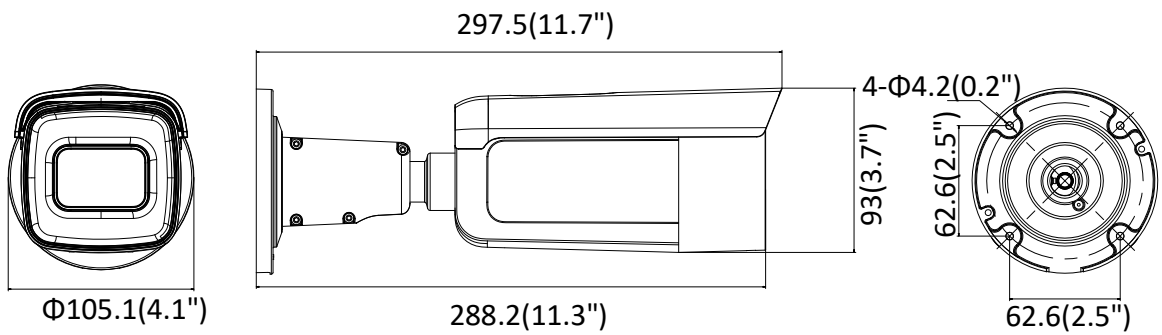

Dimensions	Camera: $\Phi 105 \times 297.5$ mm ($\Phi 4.1 \times 11.7$")
Weight	Camera: 1300 g (2.9 lb.) With package: 2000 g (4.4 lb.)

Available Model:

DS-2CD2685G1-IZ (2.8 to 12 mm), DS-2CD2685G1-IZS (2.8 to 12 mm)

Dimensions

Unit:mm(inch)

Accessories

DS-1275ZJ-SUS
Vertical Pole Mount

DS-1276ZJ-SUS
Corner Mount

DS-1260ZJ
Junction Box

DS-1280ZJ-S
Junction Box

DS-1275ZJ-S-SUS
Vertical Pole Mount