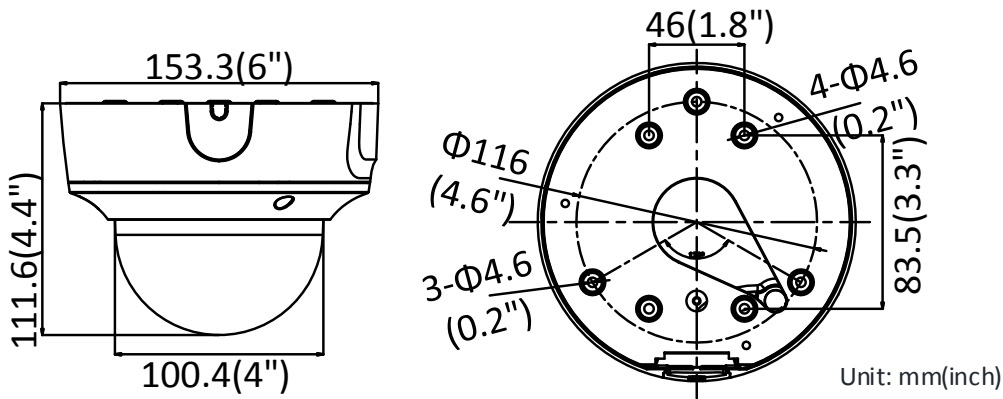

Accessories