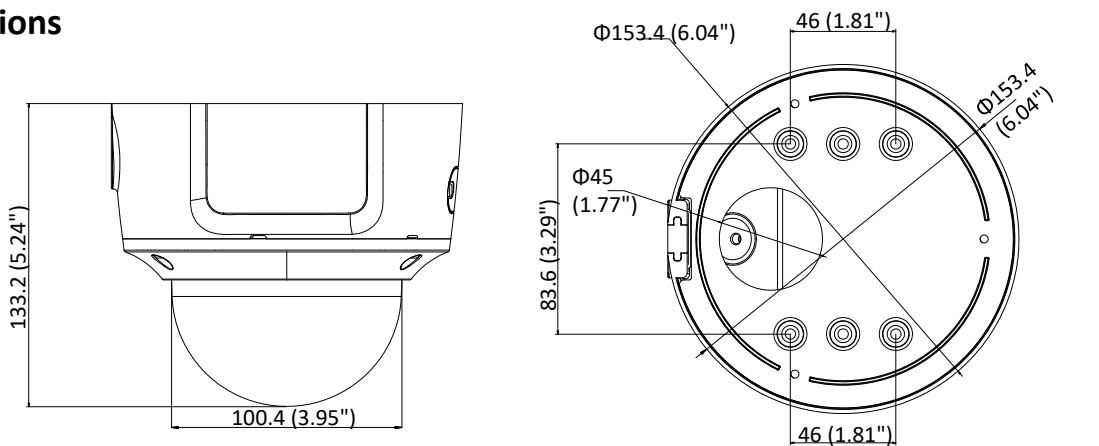

Material	Metal
Dimensions	Φ 153.4 × 133.2 mm (Φ 6.04" × 5.24")
Weight	Camera: 1287 g (2.84 lb.)

Available Model:

DS-2CD2725FHWD-IZS

▪ Typical Application

Hikvision products are classified into three levels according to their anti-corrosion performance. Refer to the following description to choose for your using environment.

This model has NO SPECIFIC PROTECTION.

Level	Description
Top-level protection	Hikvision products at this level are equipped for use in areas where professional anti-corrosion protection is a must. Typical application scenarios include coastlines, docks, chemical plants, and more.
Moderate protection	Hikvision products at this level are equipped for use in areas with moderate anti-corrosion demands. Typical application scenarios include coastal areas about 2 kilometers (1.24 miles) away from coastlines, as well as areas affected by acid rain.
No specific protection	Hikvision products at this level are equipped for use in areas where no specific anti-corrosion protection is needed.

Dimensions

Unit: mm(inch)