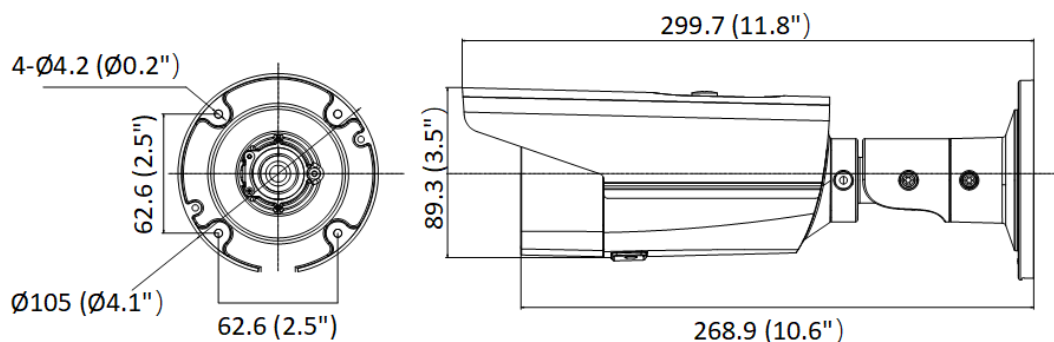

▪ Available Model

DS-2CD2T63G2-2I (2.8/4/6 mm)

DS-2CD2T63G2-4I (2.8/4/6 mm)

▪ Dimension

Unit: mm (inch)