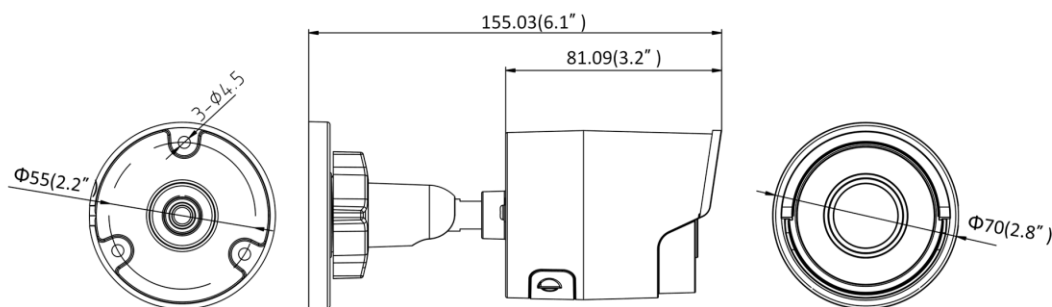

Available Model

DS-2CD3023G0-I (2.8/4/6 mm)

▪ Typical Application

Hikvision products are classified into three levels according to their anti-corrosion performance. Refer to the following description to choose for your using environment.

This model has NO SPECIFIC PROTECTION.

Level	Description
Top-level protection	Hikvision products at this level are equipped for use in areas where professional anti-corrosion protection is a must. Typical application scenarios include coastlines, docks, chemical plants, and more.
Moderate protection	Hikvision products at this level are equipped for use in areas with moderate anti-corrosion demands. Typical application scenarios include coastal areas about 2 kilometers (1.24 miles) away from coastlines, as well as areas affected by acid rain.
No specific protection	Hikvision products at this level are equipped for use in areas where no specific anti-corrosion protection is needed.

Dimension