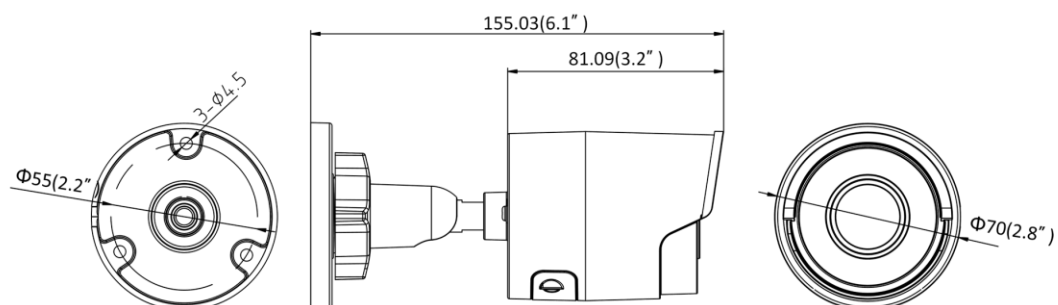

Available Model

DS-2CD3063G0-I (2.8/4/6 mm)

Typical Application

Hikvision products are classified into three levels according to their anti-corrosion performance. Refer to the following description to choose for your using environment.

This model has NO SPECIFIC PROTECTION.

Level	Description
Top-level protection	Hikvision products at this level are equipped for use in areas where professional anti-corrosion protection is a must. Typical application scenarios include coastlines, docks, chemical plants, and more.
Moderate protection	Hikvision products at this level are equipped for use in areas with moderate anti-corrosion demands. Typical application scenarios include coastal areas about 2 kilometers (1.24 miles) away from coastlines, as well as areas affected by acid rain.
No specific protection	Hikvision products at this level are equipped for use in areas where no specific anti-corrosion protection is needed.

Dimension