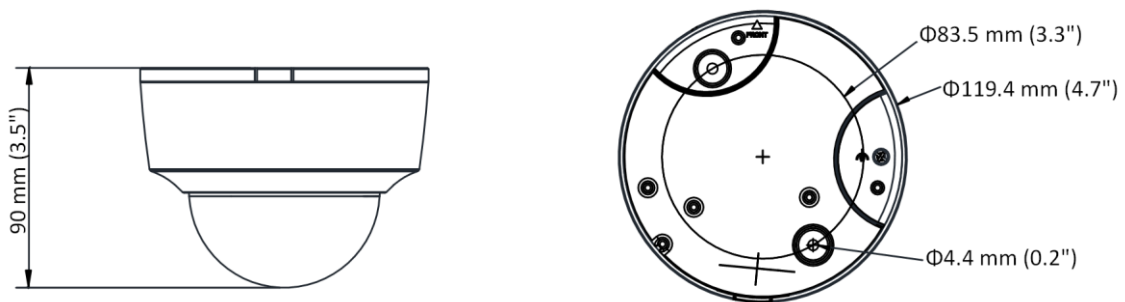

Level	Description
Top-level protection	Hikvision products at this level are equipped for use in areas where professional anti-corrosion protection is a must. Typical application scenarios include coastlines, docks, chemical plants, and more.
Moderate protection	Hikvision products at this level are equipped for use in areas with moderate anti-corrosion demands. Typical application scenarios include coastal areas about 2 kilometers (1.24 miles) away from coastlines, as well as areas affected by acid rain.
No specific protection	Hikvision products at this level are equipped for use in areas where no specific anti-corrosion protection is needed.

Dimension

Accessory