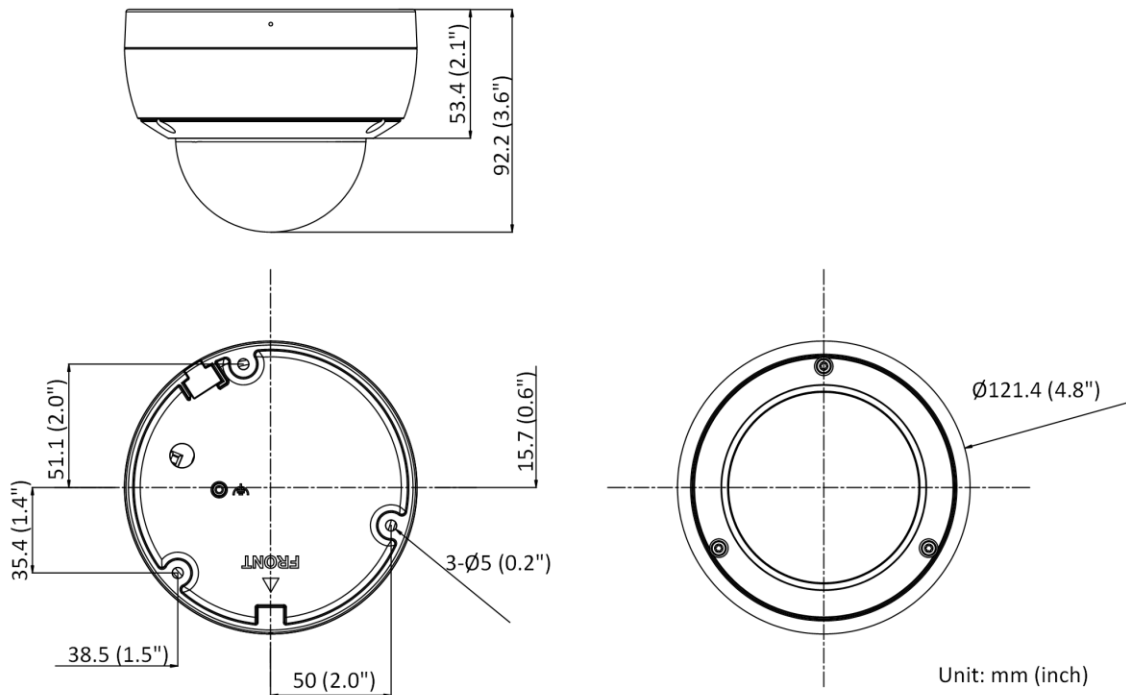

▪ **Dimension**

▪ **Accessory**

▪ **Optional**

DS-1253ZJ-M Water-proof	DS-1276ZJ-SUS Corner Mount	DS-1280ZJ-DM46 Junction Box	DS-1272ZJ-120B Wall Mount	DS-1272ZJ-120 Wall Mount
DS-1275ZJ-SUS Vertical Pole Mount	DS-1271ZJ-120 Pendant Mount