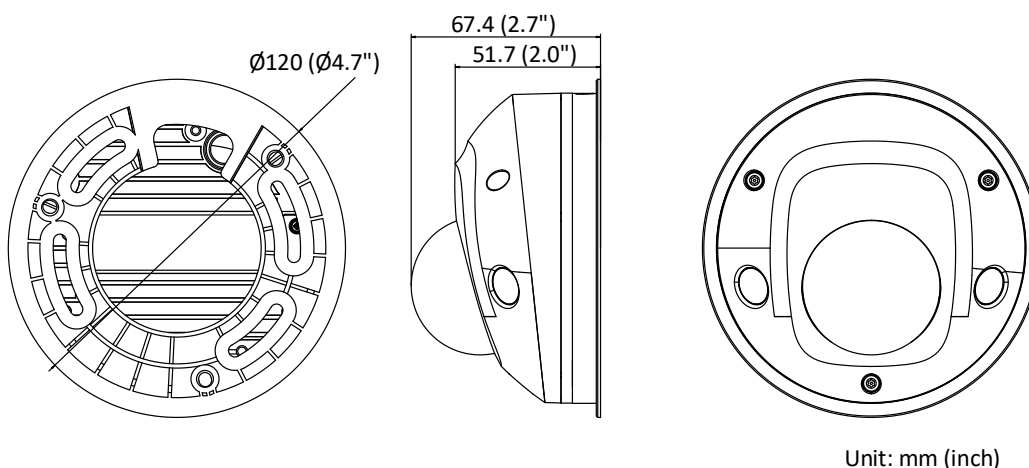

Material	Front cover: plastic , Bottom base: metal
Dimensions	Ø120 mm × 67.4 mm (Ø4.7" × 2.7")
Weight	Camera: Approx. 400 g (0.88 lb.)

Available Models:

DS-2CD3525G0-IS (2.8/4/6 mm)

▪ Typical Application

Hikvision products are classified into three levels according to their anti-corrosion performance. Refer to the following description to choose for your using environment.

This model has NO SPECIFIC PROTECTION.

Level	Description
Top-level protection	Hikvision products at this level are equipped for use in areas where professional anti-corrosion protection is a must. Typical application scenarios include coastlines, docks, chemical plants, and more.
Moderate protection	Hikvision products at this level are equipped for use in areas with moderate anti-corrosion demands. Typical application scenarios include coastal areas about 2 kilometers (1.24 miles) away from coastlines, as well as areas affected by acid rain.
No specific protection	Hikvision products at this level are equipped for use in areas where no specific anti-corrosion protection is needed.

Dimensions