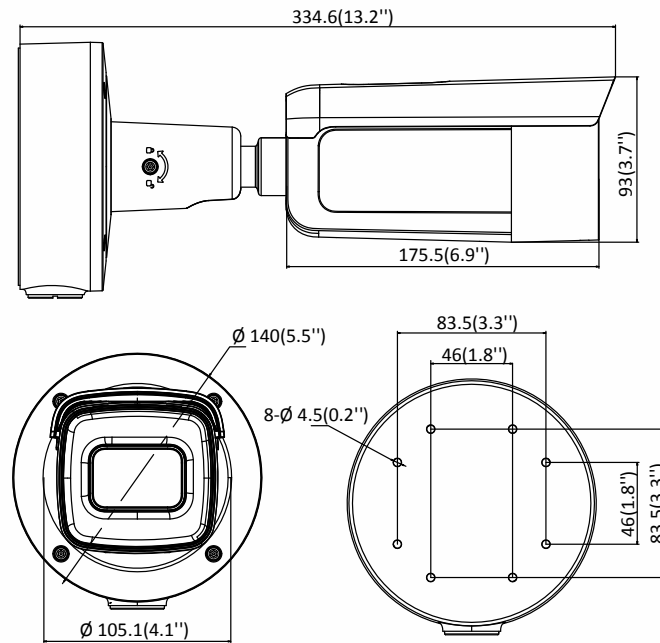

Power Consumption and Current	12 VDC, 1.2A, max. 14.5W PoE: (802.3at, 42.5V to 57V), 0.5A to 0.3A, max. 18W
Protection Level	IP67, IK10
Accessory	The junction box is included in the package
Material	Front cover: metal, back cover: metal
Dimensions	Camera: $\Phi 140 \times 334.6$ mm ($\Phi 5.5'' \times 13.2''$)
Weight	Camera: 1300 g (2.9 lb.) With package: 2000 g (4.4 lb.)

Available Model:

DS-2CD3685G1-IZ (2.7 to 13.5 mm), DS-2CD3685G1-IZS (2.7 to 13.5 mm)

▪ Typical Application

Hikvision products are classified into three levels according to their anti-corrosion performance. Refer to the following description to choose for your using environment.

Dimensions

Unit: mm(inch)

Accessories

Distributed by

DS-1475ZI-SUS
Vertical Pole Mount

DS-1476ZI-SUS
Corner Mount

DS-1275ZI-S-SUS
Vertical Pole Mount

HIKVISION