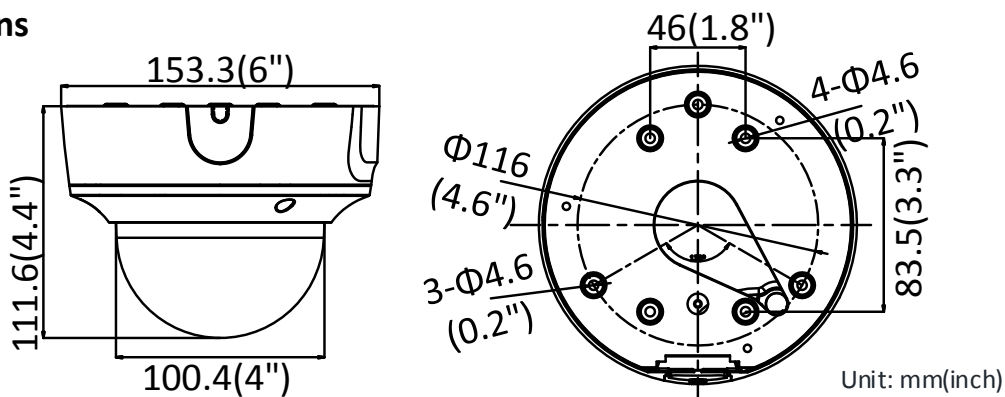

Protection Level	IP67, IK10
Material	Metal
Dimensions	Camera: Φ 153.3 × 111.6mm (Φ 6" × 4.4")
Weight	Camera: Approx. 835g (1.8 lb.) With Package: Approx. 1305g (2.9 lb.)

Available Model:

DS-2CD3725G1-IZ (2.7 to 13.5 mm), DS-2CD3725G1-IZS (2.7 to 13.5 mm)

▪ Typical Application

Hikvision products are classified into three levels according to their anti-corrosion performance. Refer to the following description to choose for your using environment.

This model has NO SPECIFIC PROTECTION.

Level	Description
Top-level protection	Hikvision products at this level are equipped for use in areas where professional anti-corrosion protection is a must. Typical application scenarios include coastlines, docks, chemical plants, and more.
Moderate protection	Hikvision products at this level are equipped for use in areas with moderate anti-corrosion demands. Typical application scenarios include coastal areas about 2 kilometers (1.24 miles) away from coastlines, as well as areas affected by acid rain.
No specific protection	Hikvision products at this level are equipped for use in areas where no specific anti-corrosion protection is needed.

Dimensions