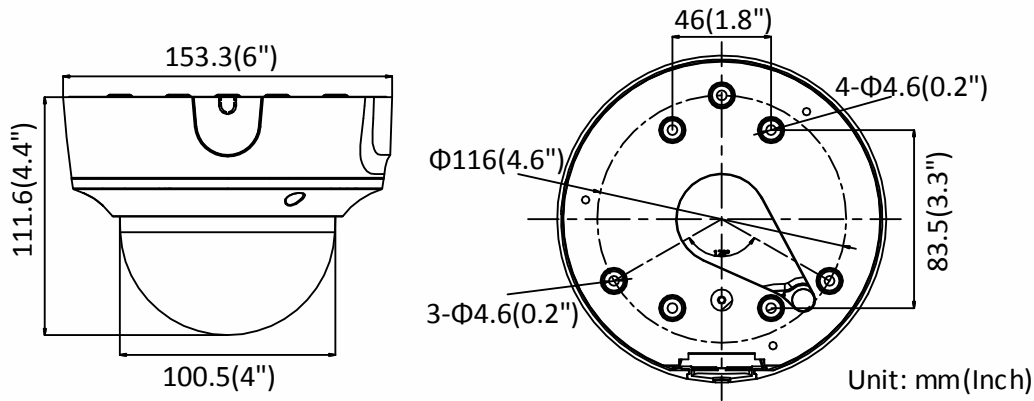

Dimensions