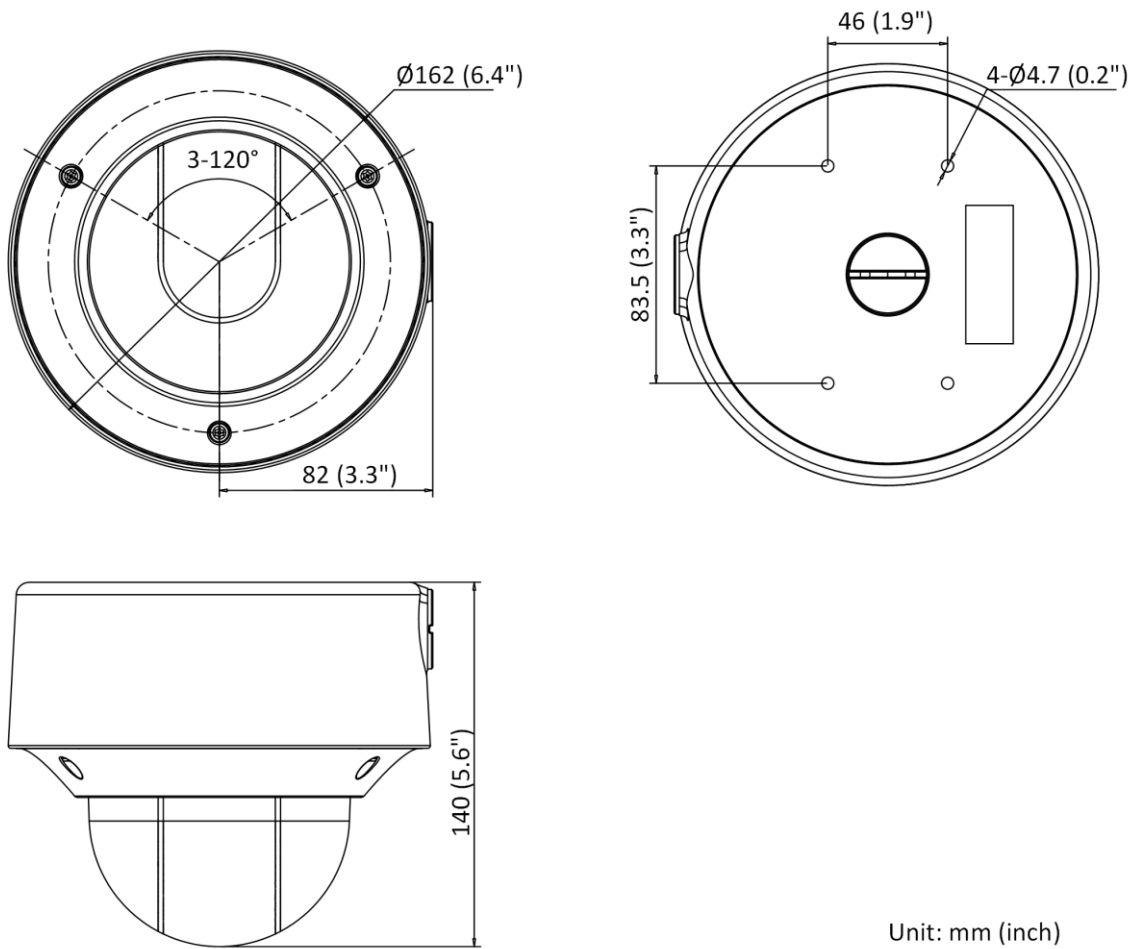

▪ Dimension

Unit: mm (inch)