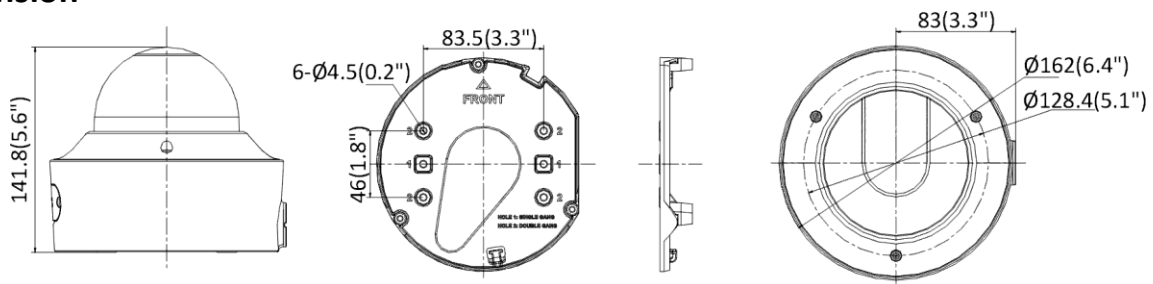

Protection	IP67 (IEC 60529-2013) IK10 (IEC 62262: 2002)

Available Model

- DS-2CD3D26G2T-IZS (2.8 to 12 mm)
- DS-2CD3D26G2T-IZS (8 to 32 mm)
- DS-2CD3D26G2T-IZHS (2.8 to 12 mm)
- DS-2CD3D26G2T-IZHS (8 to 32 mm)
- DS-2CD3D26G2T-IZHSU (2.8 to 12 mm)
- DS-2CD3D26G2T-IZHSU (8 to 32 mm)

Dimension

Unit: mm (inch)

Accessory

Optional

DS-1473ZJ-155B Wall Mount	DS-1250ZJ Rain Shade	DS-1253ZJ-L Rain Shade	DS-1473ZJ-155 Wall Mount	DS-1227ZJ-DM42 In-Ceiling Mount
DS-1476ZJ-SUS Corner Mount	DS-1475ZJ-SUS Vertical Pole Mount	DS-1471ZJ-155 Pendant Mount