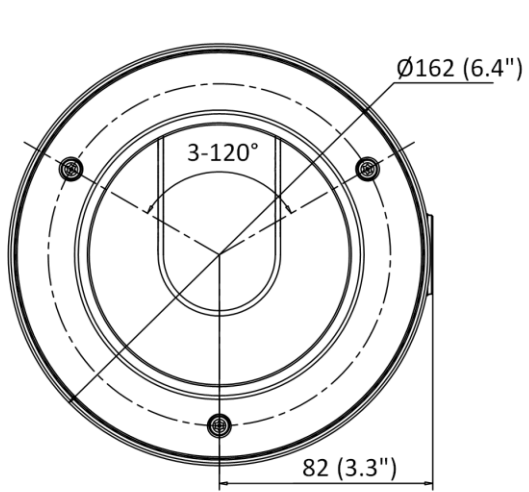

Unit: mm (inch)