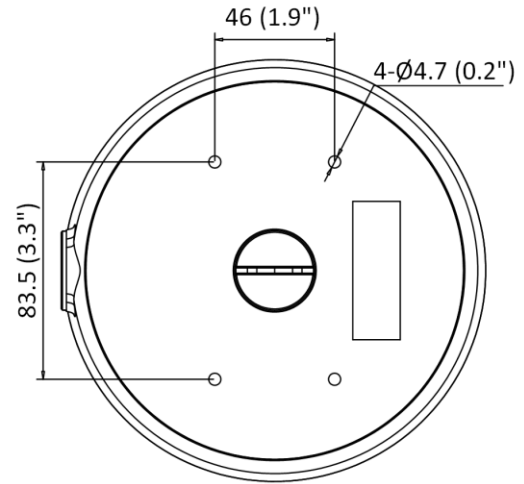

Unit: mm (inch)