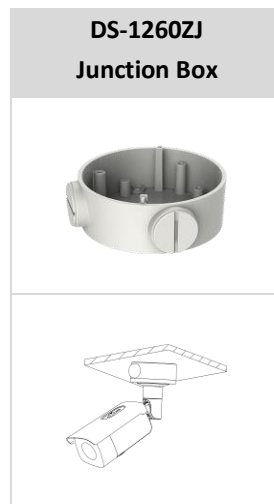

▪ **Dimension**

Unit: mm (inch)

▪ **Accessory**

▪ **Included**

▪ **Optional**

DS-1276ZJ-SUS Corner Mount	DS-1275ZJ-S-SUS Vertical Pole Mount
	
	

Distributed by

**HIKVISION®****Headquarters**