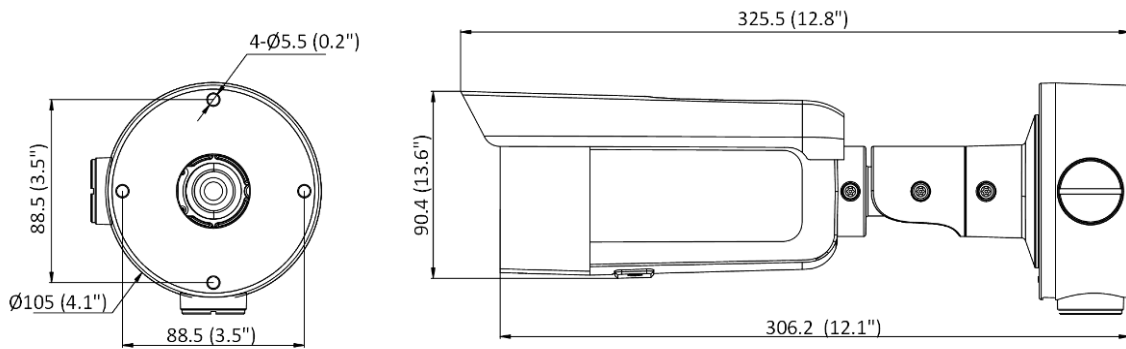

▪ **Dimension**

Unit: mm (inch)

▪ **Accessory**

▪ **Included**