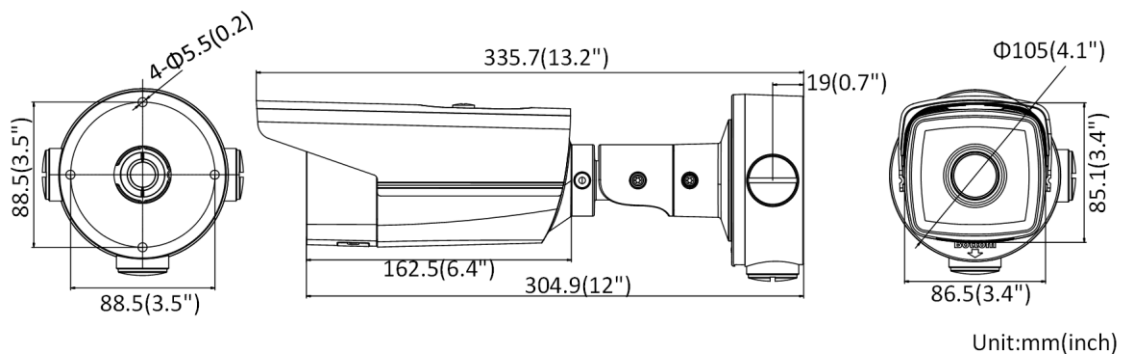

▪ Typical Application

Hikvision products are classified into three levels according to their anti-corrosion performance. Refer to the following description to choose for your using environment.

This model has NO SPECIFIC PROTECTION.

Level	Description
Top-level protection	Hikvision products at this level are equipped for use in areas where professional anti-corrosion protection is a must. Typical application scenarios include coastlines, docks, chemical plants, and more.
Moderate protection	Hikvision products at this level are equipped for use in areas with moderate anti-corrosion demands. Typical application scenarios include coastal areas about 2 kilometers (1.24 miles) away from coastlines, as well as areas affected by acid rain.
No specific protection	Hikvision products at this level are equipped for use in areas where no specific anti-corrosion protection is needed.

Dimension

Accessory