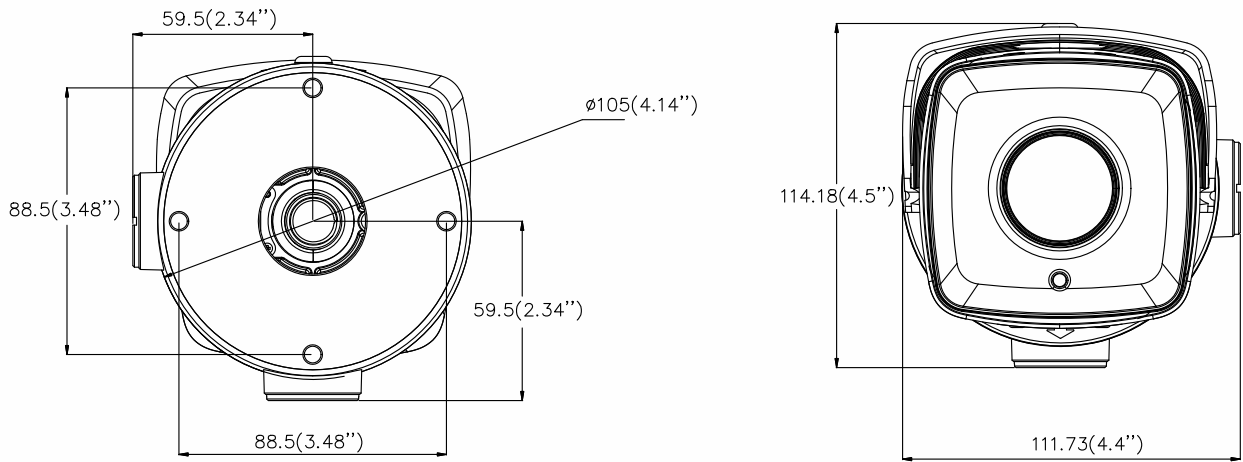

Protection Level	IP67 TVS 4000V Lightning Protection, Surge Protection and Voltage Transient Protection
Dimensions	Camera: 348.38 × 114.18 × 111.73 mm (13.72" × 4.5" × 4.4") With package: 386 × 156 × 155 mm (15.2" × 6.1" × 6.1")
Weight	Camera: 1740 g (3.8 lb.) With package: 2125 g (4.7 lb.)

Available Models:

DS-2CD4A45G0-IZS

DS-2CD4A45G0-IZHS

-IZS: (1 audio input (line in/mic in), 1 audio output, 1 RS-485, 1 alarm input and 1 alarm output)

-IZHS: support heater

Dimensions

Unit: mm (")

Distributed by