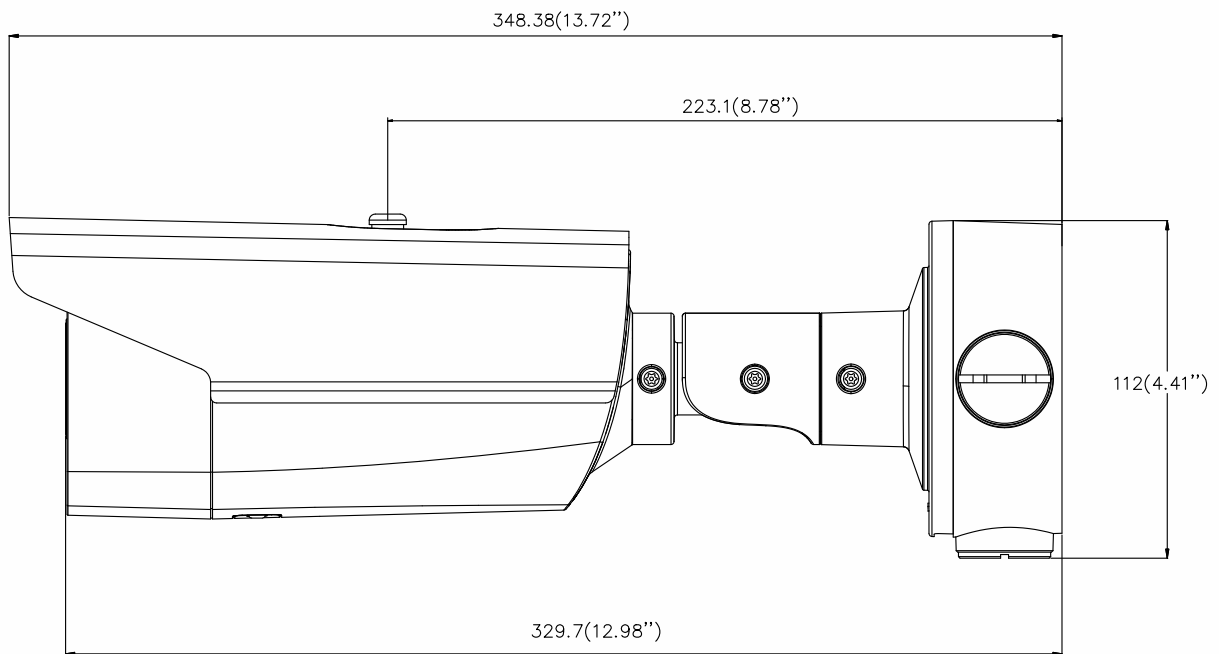

Protection Level	IP67 TVS 4000V Lightning Protection, Surge Protection and Voltage Transient Protection
Dimensions	Camera: 348.38 × 114.18 × 111.73 mm (13.72" × 4.5" × 4.4") With package: 386 × 156 × 155 mm (15.2" × 6.1" × 6.1")
Weight	Camera: 1740 g (3.8 lb.) With package: 2125 g (4.7 lb.)

Available Models:

DS-2CD4A45G0-IZS

DS-2CD4A45G0-IZHS

-IZS: (1 audio input (line in/mic in), 1 audio output, 1 RS-485, 1 alarm input and 1 alarm output)

-IZHS: support heater

Dimensions

Unit: mm (")

Distributed by