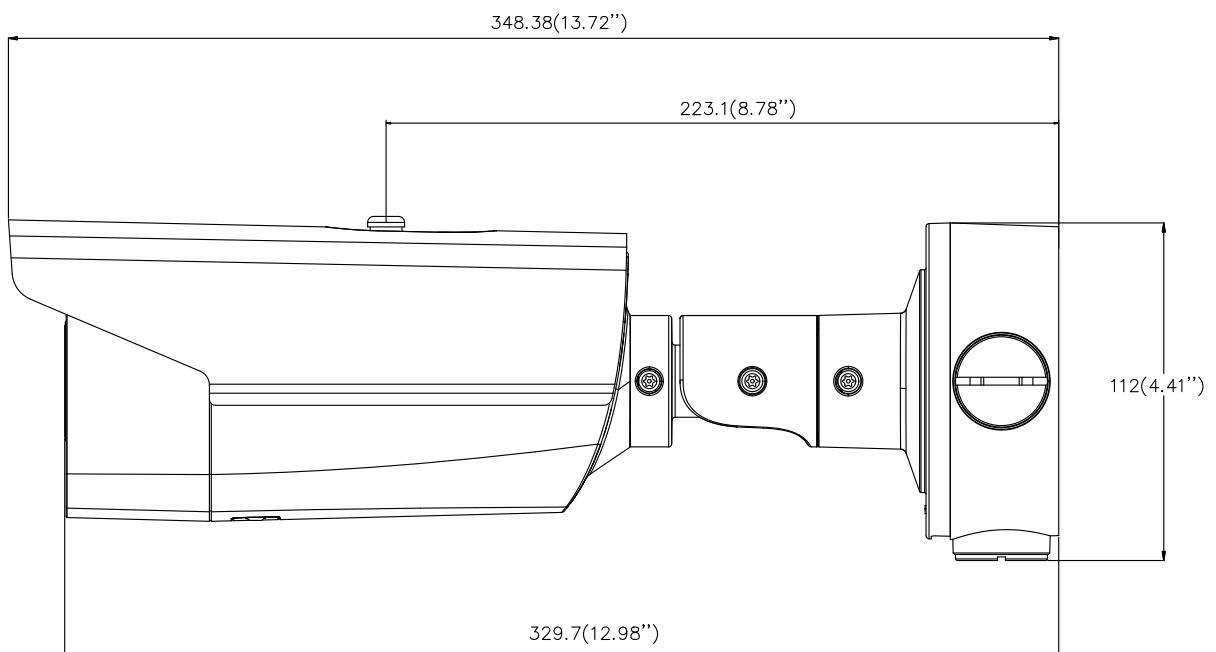

Available Models:

DS-2CD4B45G0-IZS

(1 audio input (line in/mic in), 1 audio output, 1 RS-485, 1 alarm input and 1 alarm output)

Dimensions

Unit: mm (")