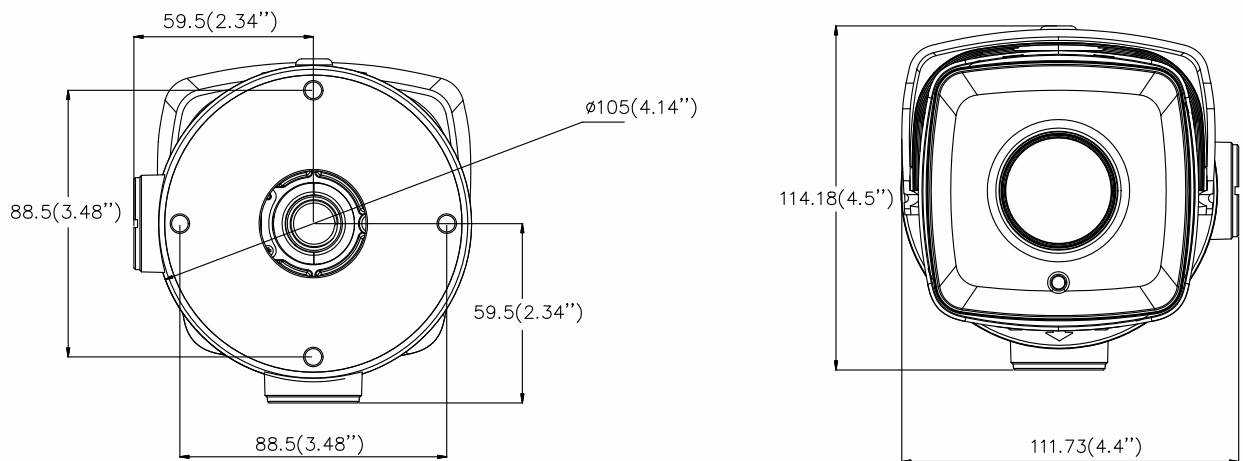

Available Models:

DS-2CD4B45G0-IZS

(1 audio input (line in/mic in), 1 audio output, 1 RS-485, 1 alarm input and 1 alarm output)

Dimensions

Unit: mm (")