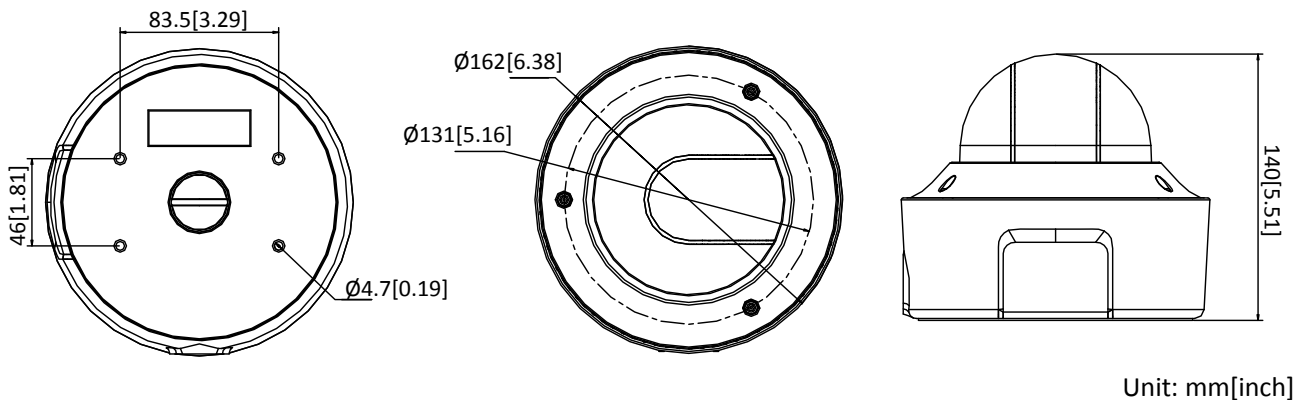

Power Supply	Recommended DC input 12 V, voltage range of 10 to 48 VDC allowed; three-core terminal block PoE (802.3at, class 4)
Power Consumption and Current	-IZSY: With extra load: 12 VDC, 1.1 A, max. 12 W; PoE (802.3at, 42.5 V to 57 V), 0.3 A to 0.2 A, class 4 Without extra load: 12 VDC, 0.95 A, max. 10 W; PoE (802.3at, 42.5 V to 57 V), 0.3 A to 0.2 A, class 4 -IZHSY: With extra load: 12 VDC, 1.4 A, max. 17 W; PoE (802.3at, 42.5 V to 57 V), 0.4 A to 0.3 A, class 4 Without extra load: 12 VDC, 1.2 A, max. 15 W; PoE (802.3at, 42.5 V to 57 V), 0.4 A to 0.3 A, class 4 “with extra load” means that an extra device is connected to and powered by the camera.
Protection Level	IP67, IK10 Anti-Corrosion Standard: NEMA 4X
Material	Aluminum Alloy, anti-corrosion coating
Dimensions	Camera: $\Phi 162 \times 140$ mm ($\Phi 6.4'' \times 5.5''$) With package: $251 \times 215 \times 189$ mm ($9.9'' \times 8.5'' \times 7.4''$)
Weight	Camera: 1500 g (3.31 lb.) With package: 1950 g (4.30 lb.)

Note: Listed resolutions are only selectable options. It does not mean that all streams can work at their maximum resolution at the same time.

Available Model

DS-2CD5526G0-IZSY (2.8 mm – 12 mm), DS-2CD5526G0-IZHSY (2.8 mm – 12 mm)

*-H: heater supported

Dimension

Accessories

DS-1473ZJ-155-Y