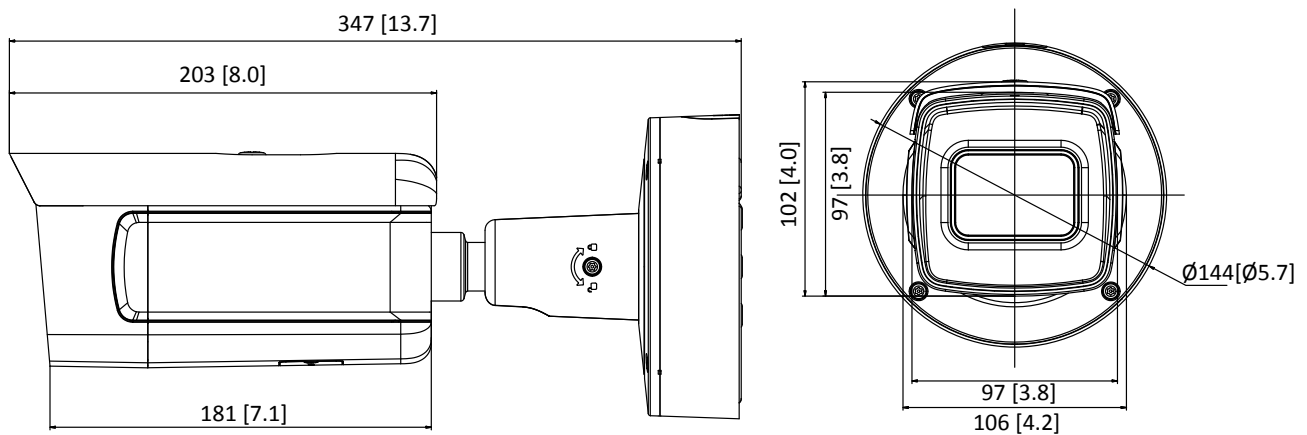

Power Supply	12 VDC $\pm$ 20%, two-core terminal block PoE (802.3at, class 4)
Power Consumption and Current	-IZS: 12 VDC, 1.0 A, max. 12 W; PoE (802.3at, 42.5 V to 57 V), 0.3 A to 0.2 A -IZHS: 12 VDC, 1.3 A, max. 15 W; PoE (802.3at, 42.5 V to 57 V), 0.4 A to 0.3 A
Protection Level	IP67, IK10
Heater	-H: yes
Material	Aluminum alloy
Dimensions	Camera: $\Phi 144 \times 347$ mm ($\Phi 5.7'' \times 13.7''$) With package: $405 \times 190 \times 180$ mm ($15.9'' \times 7.5'' \times 7.1''$)
Weight	Camera: approx. 2.45 kg (5.40 lb.) With package: approx. 2.7 kg (5.95 lb.)

* Listed resolutions are only selectable options. It does not mean that all streams can work at their maximum resolution at the same time.

Available Model

DS-2CD5A26G0-IZS(2.8–12 mm), DS-2CD5A26G0-IZHS(2.8–12 mm)

*-H: Heater supported

Dimension

Unit: mm[inch]

Accessory