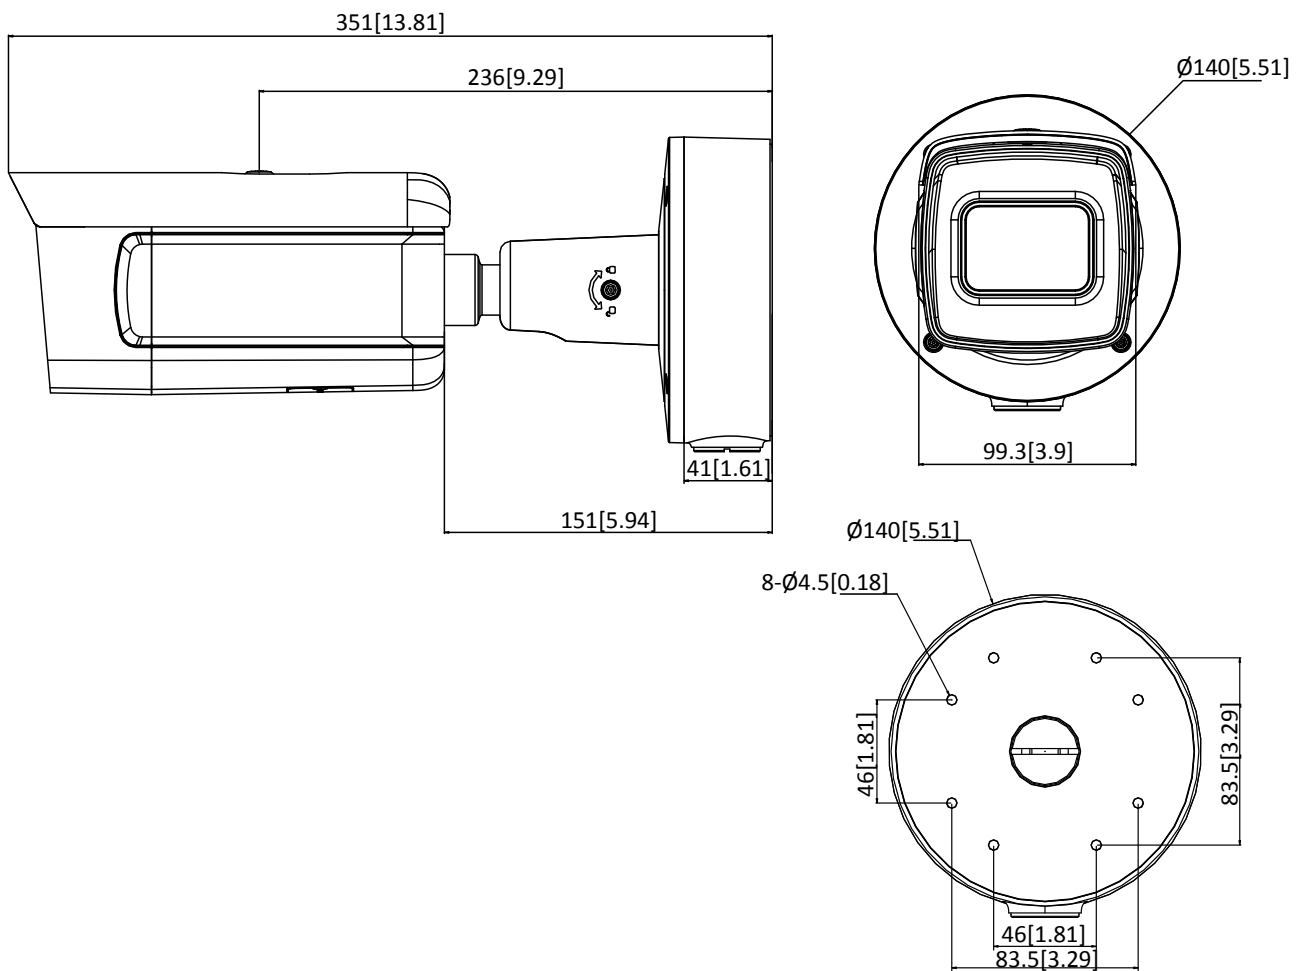

Power Consumption and Current	-IZSY: 12 VDC, 1.0 A, max. 11 W; PoE (802.3at, class 4): 42.5 V to 57 V, 0.4 A to 0.2 A -IZHSY: 12 VDC, 1.2 A, max. 13.5 W; PoE (802.3at, class 4): 42.5 V to 57 V, 0.4 A to 0.3 A
Protection Level	IP67, IK10 Anti-Corrosion Standard: NEMA 4X
Heater	-H: yes
Material	Aluminum alloy, anti-corrosion coating
Dimensions	Camera: $\Phi 140 \times 351$ mm ($\Phi 5.5'' \times 13.8''$) With package: $405 \times 190 \times 180$ mm ($15.9'' \times 7.5'' \times 7.1''$)
Weight	Camera: approx. 2.2 kg (4.85 lb.) With package: approx. 2.7 kg (5.95 lb.)

* Listed resolutions are only selectable options. It does not mean that all streams can work at their maximum resolution at the same time.

Available Model

DS-2CD5A46G0-IZSY (2.8–12 mm), DS-2CD5A46G0-IZHSY (2.8–12 mm)

*-H: Heater supported

Dimension

Unit: mm[inch]

Accessory

DS-1475ZJ-Y
Vertical Pole Mount

DS-1476ZJ-Y
Corner Mount

Distributed by

HIKVISION®