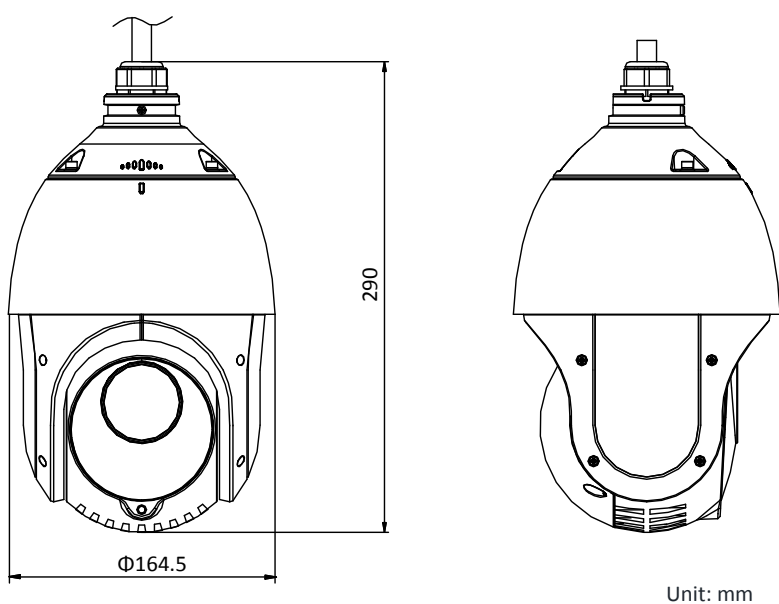

DORI

The DORI (detect, observe, recognize, identify) distance gives the general idea of the camera ability to distinguish persons or objects within its field of view.

It is calculated based on the camera sensor specification and the criteria given by EN 62676-4: 2015.

DORI	Detect	Observe	Recognize	Identify
Definition	25 px/m	63 px/m	125 px/m	250 px/m
Distance (Tele)	960.0 m (3149.6 ft)	381.0 m (1249.8 ft)	192.0 m (629.9 ft)	96.0 m (315.0 ft)

Available Model

DS-2DE4215IW-DE (E), 12 VDC & PoE (802.3 at, class4)

Dimensions