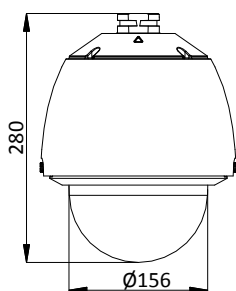

Protection Level	IP66 Standard, IK10, 4000V Lightning Protection, Surge Protection and Voltage Transient Protection
Material	ADC 12, PC+ABS, PC/PMMA
Dimensions	Φ 220 mm × 280 mm (Φ 8.66" × 11.02")
Weight	Approx. 3 kg (6.61 lb)

DORI	Detect	Observe	Recognize	Identify
Definition	25 px/m	63 px/m	125 px/m	250 px/m
Distance (Tele)	2400.0 m (7874.0 ft)	952.4 m (3124.7 ft)	480.0 m (1574.8 ft)	240.0 m (787.4 ft)

Available Model

DS-2DE5425W-AE (B), 24 VAC & PoE+ (802.3 at, class4)

Dimensions

Unit: mm

Accessory

Optional:

DS-1604ZJ
Wall mount

DS-1602ZJ
Wall mount

DS-1604ZJ-box
Wall mount with junction box

DS-1604ZJ-BOX-CORNER
Wall Mount with
junction box