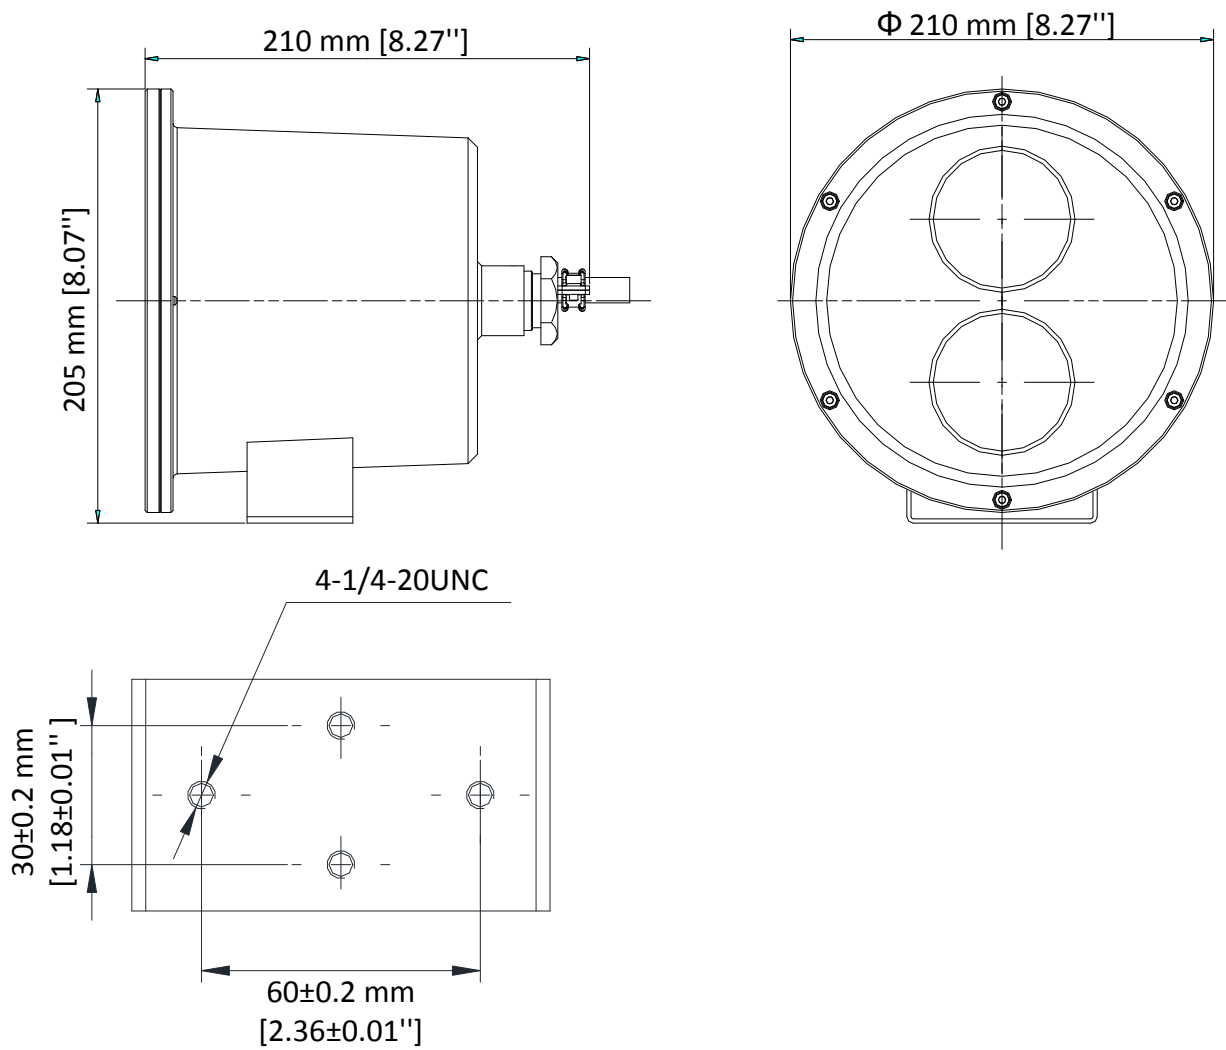

Available Model

DS-2XC6225G0-L

Dimension