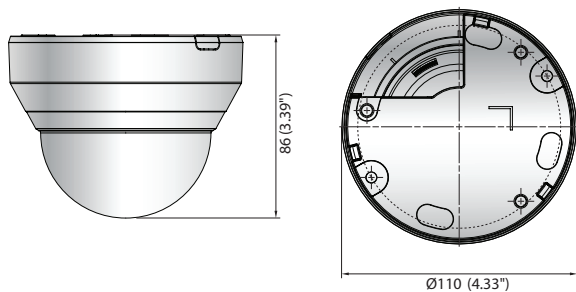

HCD-6020R

1080p Analog HD IR Dome Camera

Key Features

- Full HD (1920 x 1080) resolution
- 0.17Lux@F1.6 (Color), 0Lux (B/W, IR LED on)
- Built-in 4.0mm fixed lens
- Day & Night (ICR), WDR (120dB)
- Motion detection, Privacy masking
- IR Viewable Length 20m
- Transmission distance maximum 500m

Dimensions

Unit : mm (inch)

Accessories (Optional)

SBP-300HM7

SBP-120WM

HCD-6020R

HCD-6020R	
VIDEO	
Imaging Device	1/2.8" 2M CMOS
Effective Pixels	1945(H)x1097(V)
Resolution	1920 x 1080
Maximum Framerate	30fps@1080p(N), 25fps@1080p(P)
Minimum Illumination	Color : 0.17Lux (F1.6, 1/30sec) / B/W : 0Lux(IR LED on)
Video Out	BNC (AHD / TVI / CVI / CVBS Selectable)
LENS	
Focal Length (Zoom Ratio)	4mm fixed focal
Maximum Aperture Ratio	F1.6
Angular Field of View	H : 87.6° / V : 46.4° / D : 104.5°
Minimum Object Distance	0.5m (1.64ft)
Focus Control	Manual
PAN / TILT / ROTATE	
Pan / Tilt / Rotate Range	0°~350° / 0°~67° / 0°~355°
OPERATIONAL	
IR Viewable Length	20m (65.62ft)
Camera Title	Displayed up to 15 characters
Day & Night	Auto (ICR)
Backlight Compensation	BLC, HLC, WDR
Wide Dynamic Range	120dB
Digital Noise Reduction	SSNR IV
Defog	Support
Motion Detection	4ea
Privacy Masking	8ea, rectangular zones
Gain Control	Low / Middle / High / Very High
White Balance	ATW / AWC / Manual / Indoor / Outdoor
Electronic Shutter Speed	1 ~ 1/12,000sec
Video Rotation	H-Rev / V-Rev
Analytics	Motion detection
Coaxial Protocol	ACP(AHD Coax Protocol), TCP(TVI Coax Protocol), CCP(CVI Coax Protocol) CVBS : Pelco-C(Coaxitron)
Video Transmission Distance	500m (5C2V Coaxial Cable)
ENVIRONMENTAL	
Operating Temperature / Humidity	-10°C ~ +55°C(+14°F ~ +131°F) / Less than 90% RH
ELECTRICAL	
Input Voltage	12VDC
Power Consumption	Maximum 5.4W
MECHANICAL	
Color / Material	Ivory / Plastic
Product dimension / weight	Ø110 x 86mm(4.33 x 3.39"), 227g(0.50 lb)