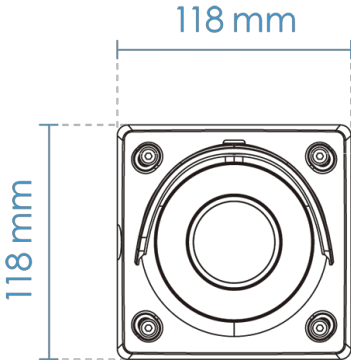

---

Identify (250PPM/ 76PPF)

Wide: 6.0 m (19.7 ft)  
Tele: 19.7 m (64.6 ft)

---

# Dimensions