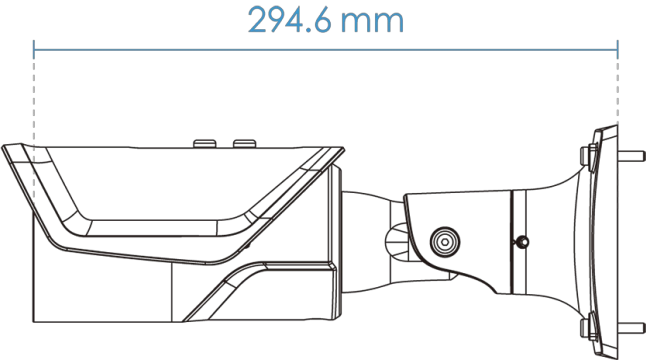

---

Identify (250PPM/ 76PPF)

Wide: 6.0 m (19.7 ft)  
Tele: 19.7 m (64.6 ft)

---

# Dimensions