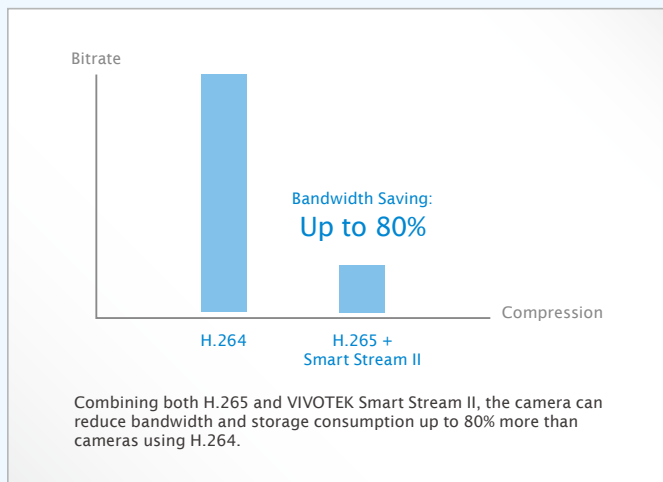

IP9171-HP

Fixed Network Camera

3MP · H.265 Compression · Smart Stream II · Bandwidth Saving · WDR Pro · SNV · GbE Port · DIS

VIVOTEK's IP9171-HP is a brand-new professional H.265 box network camera offering up to 30 fps at 3-Megapixel with superb image quality. By utilizing VIVOTEK's sophisticated Smart Stream II, the camera is able to optimize resolution for a desired object or area and thus ensure maximum efficiency of bandwidth usage. Combining both H.265 and Smart Stream II, the IP9171-HP can reduce both bandwidth and storage consumption by up to 80%* while maintaining the high standard of image quality. This unique combination of high resolution and low storage consumption make the IP9171-HP suitable for a wide range of video surveillance applications, including government and industrial buildings, retail environments, airports, railway stations and schools.