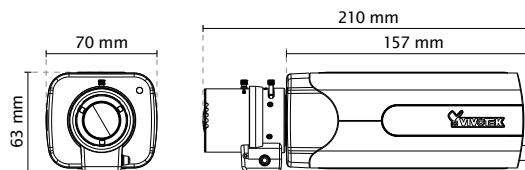

## General

Smart Focus System	Remote Back Focus via UI
Connectors	RJ-45 cable connector for 10/100/1000Mbps Network/PoE connection Audio input Audio output DC 12V power input AC 24V Power input Digital input*3 Digital output*1 RS485
LED Indicator	System power and status indicator
Power Input	DC12 V/AC 24V IEEE 802.3af/at PoE Class 0
Power Consumption	Max. 8.6 W
Dimensions	210 (D) x 70 (W) x 63 (H) mm
Weight	623 g
Safety Certifications	CE, LVD, FCC Class B, VCCI, C-Tick, UL
Operating Temperature	Starting Temperature: 0°C ~ 50°C (32°F ~ 122°F) Working Temperature: -10°C ~ 50°C (14°F ~ 122°F)
Humidity	90%
Warranty	36 months

## Dimensions