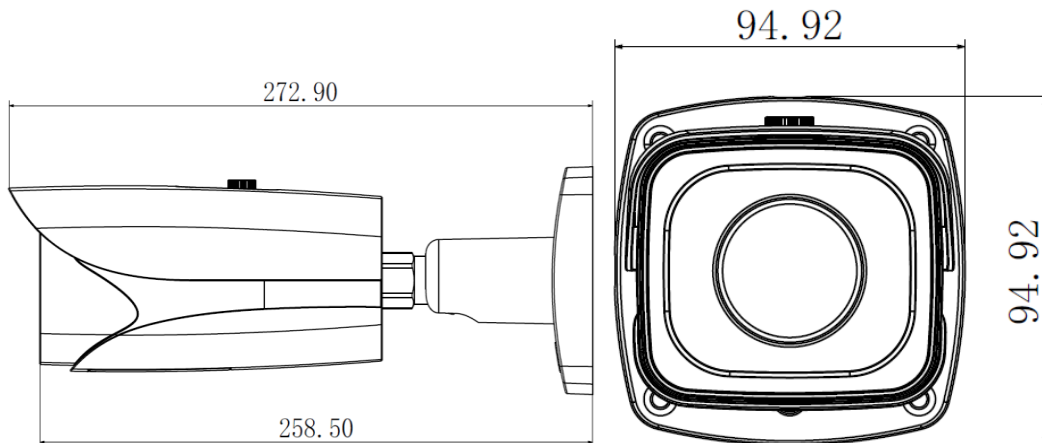

## Technical Specifications

<b>Model</b>		<b>DH-IPC-HFW5421E-Z</b>
<b>Camera</b>		
Image Sensor	1/3" 4Megapixel progressive scan CMOS	
Effective Pixels	2688(H) x 1520(V)	
Scanning System	Progressive	
Electronic Shutter Speed	Auto/Manual, 1/3(4)~1/100000s	
Min. Illumination	0.01Lux/F1.4(Color),0Lux/F1.4(IR on)	
S/N Ratio	More than 50dB	
Video Output	1 port	
<b>Camera Features</b>		
Max. IR LEDs Length	50m	
Day/Night	Auto(ICR) / Color / B/W	
Backlight Compensation	BLC / HLC /WDR(120dB)	
White Balance	Auto/Sunny/Night/Outdoor/Customized	
Gain Control	Auto/Manual	
Noise Reduction	3D	
Privacy Masking	Up to 4 areas	
<b>Lens</b>		
Focal Length	2.7mm~12mm	
Max Aperture	F1.4	
Focus Control	Motorized	
Angle of View	H: 100°~33°	
Lens Type	Motorized/ Auto Iris(DC)	
Mount Type	Board-in Type	
<b>Video</b>		
Compression	H.264/H.264H/H.264B/MJPEG	
Resolution	4M(2688x1520)/4M(2560x1440)/3M(2304x1296)/720P(1280×720)/D1(704×576/704×480)/CIF(352×288/352×240)	
Frame Rate	Main Stream	4Mp(1~20fps)/3Mp(1 ~ 25/30fps)
	Sub Stream	D1(1 ~ 25/30fps)
	Third Stream	720P(1-20fps)
Bit Rate	H.264: 32K ~ 10Mbps	
Corridor Mode	Support	
<b>Audio</b>		
Compression	G.711a/ G.711u/AAC	
Interface	1/1 channel In/Out	
<b>Smart Function</b>		
Smart detection	Tripwire	
	Intrusion	
	Abandoned/Missing	
	Scene Change	
	Audio detect	

## Dimensions (mm)