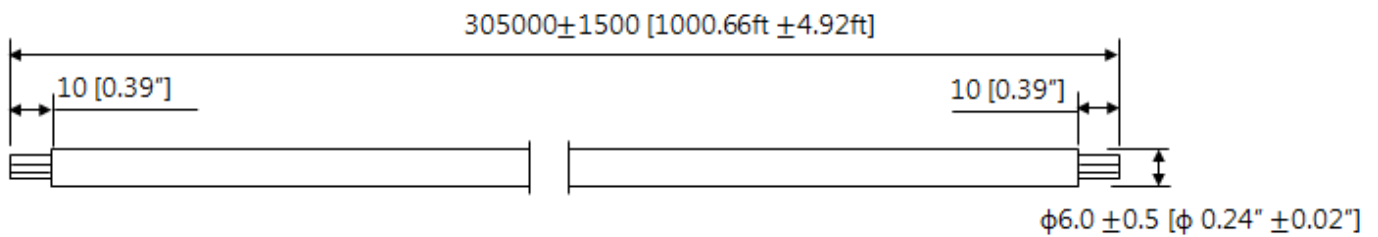

DH-PFM923I-6UN-C

305m UTP CAT6 LSZH Cable

Features

- 305m UTP CAT6;
- Support PoE long-distance transmission;
- Excellent OFC with 99.97% OFC (oxygen free copper) purity;
- Environmentally-friendly LSZH outer sheath, meet the CPR E class;
- Top-notch quality guarantee for 10 years.

Technical Specifications

Model		DH-PFM923I-6UN-C
Structure		
Conductor	Material	OFC(oxygen free copper)
	Structure	4P*0.53±0.01mm
Insulation	Material	HDPE
	Min. average thickness	0.21mm
	Diameter	0.95mm±0.05mm
	Color(4 Pairs)	White/Blue, Blue; White/Orange, Orange; White/Green, Green; White/Brown, Brown
Rip Cord		Yes
Jacket	Material	LSZH, meet the requirement of CPR E class
	Min. average thickness	0.43mm
	Diameter	6.0±0.5mm
	surface	Smooth, full and tight
	Color	White
General	Length	305m(1000.66ft)
	Packaging dimension	412mmx412mmx215mm (16.22"x16.22"x8.46")
	Weight (with packaging)	12.5kg(27.56lb)
Mechanical Properties		
Insulation	Tensile strength	≥16MPa
	Elongation at break	≥300%
	Peeling property	No damage to insulation or conductor
Jacket	Tensile strength	Before aging: ≥10.0MPa After aging: ≥8.0MPa
	Elongation at break	Before aging: ≥125% After aging: ≥100%
	Aging condition	100°C*24h*7d
	Peeling property	No damage to insulation, cold bending (-20C *4h), the outer diameter of the cable is 8 times, without cracking.
Electrical Performance (20°C)		
Characteristic Impedance (1-250MHz)		100±15Ω
DC Resistance		≤9.38Ω/100m
Max. Unbalance Rate of Line Pairs' Direct Current		≤5%
Time Delay		≤45ns/100m
Max. Mutual Capacitance		5.6nF/100m
Min. Insulation Resistance		5000MΩ·km

Dimensions (mm/inch)

Package Information

- 305m UTP CAT6 LSZH cable *1