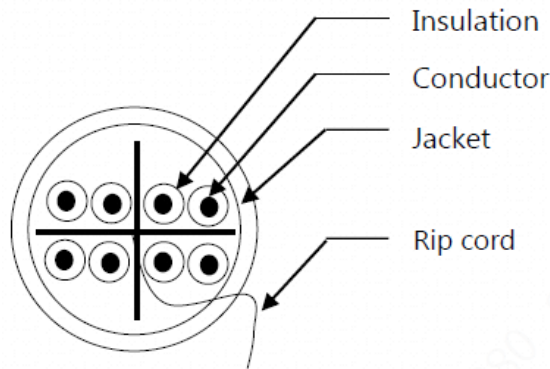

DH-PFM923I-6UN-C

305m UTP CAT6 LSZH Cable

Features

- 305m UTP CAT6;
- Support PoE long-distance transmission;
- Excellent OFC with 99.97% OFC (oxygen free copper) purity;
- Environmentally-friendly LSZH outer sheath, meet the CPR E class;
- Top-notch quality guarantee for 10 years.

Technical Specifications

Model		DH-PFM923I-6UN-C
Structure		
Conductor	Material	OFC(oxygen free copper)
	Structure	4P*0.53±0.01mm
Insulation	Material	HDPE
	Min. average thickness	0.21mm
	Diameter	0.95mm±0.05mm
	Color(4 Pairs)	White/Blue, Blue; White/Orange, Orange; White/Green, Green; White/Brown, Brown
Rip Cord		Yes
Jacket	Material	LSZH, meet the requirement of CPR E class
	Min. average thickness	0.43mm
	Diameter	6.0±0.5mm
	surface	Smooth, full and tight
	Color	White
General	Length	305m(1000.66ft)
	Packaging dimension	412mmx412mmx215mm (16.22"x16.22"x8.46")
	Weight (with packaging)	12.5kg(27.56lb)
Mechanical Properties		
Insulation	Tensile strength	≥16MPa
	Elongation at break	≥300%
	Peeling property	No damage to insulation or conductor
Jacket	Tensile strength	Before aging: ≥10.0MPa After aging: ≥8.0MPa
	Elongation at break	Before aging: ≥125% After aging: ≥100%
	Aging condition	100°C*24h*7d
	Peeling property	No damage to insulation, cold bending (-20C *4h), the outer diameter of the cable is 8 times, without cracking.
Electrical Performance (20°C)		
Characteristic Impedance (1-250MHz)		100±15Ω
DC Resistance		≤9.38Ω/100m
Max. Unbalance Rate of Line Pairs' Direct Current		≤5%
Time Delay		≤45ns/100m
Max. Mutual Capacitance		5.6nF/100m
Min. Insulation Resistance		5000MΩ·km

Dimensions (mm/inch)

Package Information

- 305m UTP CAT6 LSZH cable *1