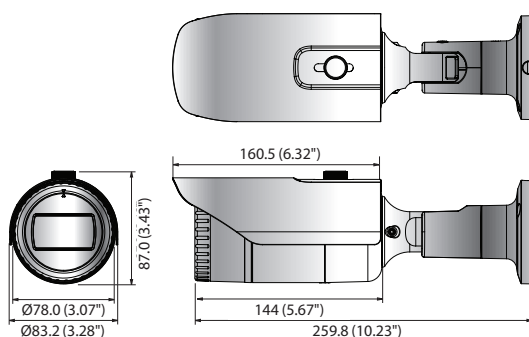

## Key Features

- 2 Megapixel (1920 x 1080) resolution
- 0.095Lux (Color), 0Lux (B/W, IR LED on)
- 3.2 ~ 10mm (3.1x) motorized varifocal lens
- 30fps@2 MP (H.265/H.264)
- H.265, H.264, MJPEG codec supported, Multiple streaming
- Defocus detection, Directional/Virtual Line detection, Motion detection, Enter/Exit, Tampering
- Hallway view (90°/270°), LDC support, WiseStream II support
- Micro SD/SDHC/SDXC memory slot (Maximum 128GB)
- IR viewable length 30m
- IP66, IK10, PoE/12VDC

## Dimensions

Unit : mm (inch)