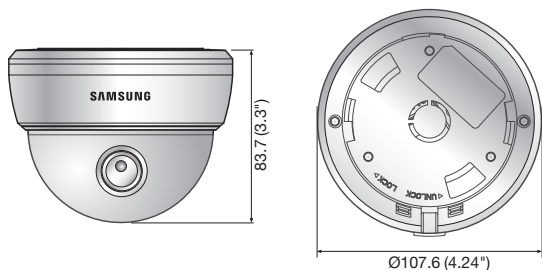

SND-1011

VGA Network Dome Camera

Key Features

- Max. 30fps at VGA resolution
- Built-in 3mm fixed lens
- H.264, MJPEG dual codec
- Multiple streaming
- Face detection
- PoE, SD memory

Dimensions

Unit : mm (inch)