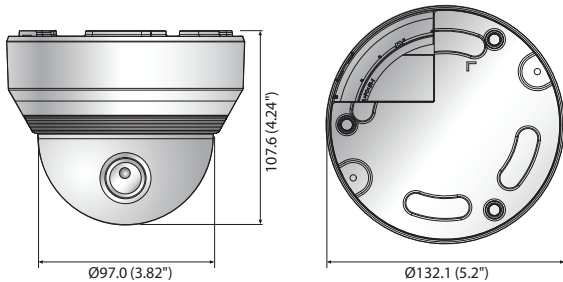

Dimensions

Unit : mm (inch)