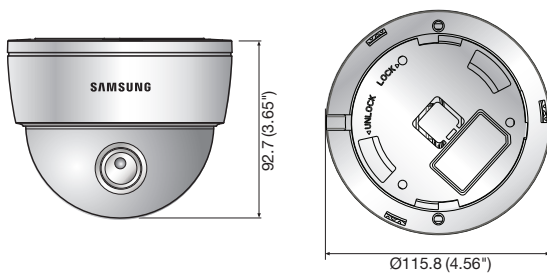

Dimensions

Unit : mm (inch)

Accessories (Optional)