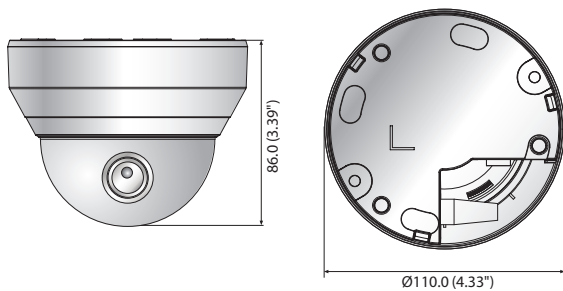

## Key Features

- Max. 2megapixel (1920 x 1080) resolution
- 2.8mm fixed lens
- 0.15Lux@F1.8 (Color), 0.15Lux@F1.8 (B/W)
- 30fps@all resolutions (H.264)
- H.264, MJPEG dual codec, Multiple streaming
- Motion detection, Tampering, DWDR
- micro SD/SDHC memory slot, PoE
- Hallway view support (Rotate 90°/270°)
- LDC support (Lens Distortion Correction)

## Dimensions

Unit : mm (inch)