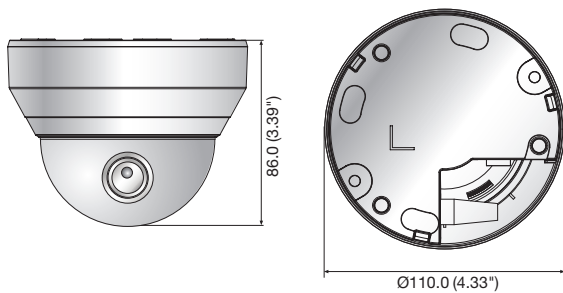

# SND-L6013R

2Megapixel Full HD Network IR Dome Camera

## Key Features

- Max. 2M (1920 x 1080) resolution
- 3.6mm fixed lens
- 0.15Lux@F1.8 (Color), 0Lux@F1.8 (B/W : IR LED on)
- 30fps@all resolutions (H.264)
- H.264, MJPEG dual codec, Multiple streaming
- Motion detection, Tampering, DWDR
- micro SD/SDHC memory slot, PoE
- IR viewable length 15m
- Hallway view support (Rotate 90°/270°)
- LDC support (Lens Distortion Correction)

## Dimensions

Unit : mm (inch)