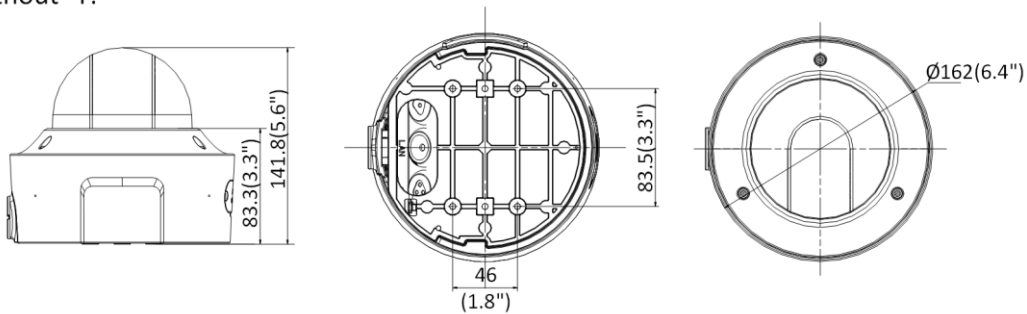

#### ▪ Available Model

iDS-2CD7526G0-IZHS (2.8 to 12 mm, 8 to 32 mm)

iDS-2CD7526G0-IZHSY (2.8 to 12 mm, 8 to 32 mm)

▪ **Typical Application**

Hikvision products are classified into three levels according to their anti-corrosion performance. Refer to the following description to choose for your using environment.

▪ **Dimension**

Without -Y:

With -Y:

Unit: mm (inch)

▪ **Accessory**

▪Optional

<p><b>DS-1473ZJ-155</b> <b>Wall Mount</b></p>	<p><b>DS-1471ZJ-155</b> <b>Pendant Mount</b></p>	<p><b>DS-1475ZJ-Y</b> <b>Vertical Pole Mount</b></p>	<p><b>DS-1476ZJ-Y</b> <b>Corner Mount</b></p>	<p><b>DS-1473ZJ-155-Y</b> <b>Wall Mount</b></p>
				
<p><b>DS-1476ZJ-SUS</b> <b>Corner Mount</b></p>	<p><b>DS-1227ZJ-DM42</b> <b>In-Ceiling Mount</b></p>	<p><b>DS-1475ZJ-SUS</b> <b>Vertical Pole Mount</b></p>	<p><b>DS-1471ZJ-155-Y</b> <b>Pendant Mount</b></p>	<p><b>DS-1473ZJ-155B</b> <b>Wall Mount</b></p>
				